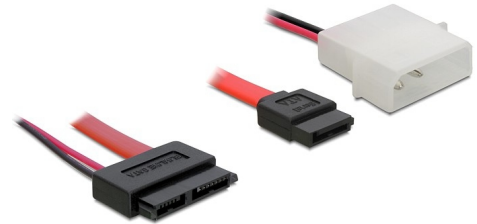

Delock Cable Slim SATA female > SATA 7 pin + 2 pin power male 30 cm

Description

This Slim SATA cable by Delock can be used for connecting devices with Slim SATA port, e.g. CD / DVD drives.

30 cm

Item no. 84390

EAN: 4043619843909

Country of origin: China

Package: Zip poly bag

Specification

- Connector: Slim SATA 7+6 pin female > SATA 7 pin + 2 pin power male
- Voltage: 5 V
- Cable length: ca. 30 cm

System requirements

- A free SATA 7 pin port
- A free power connector

Package content

- Slim SATA cable