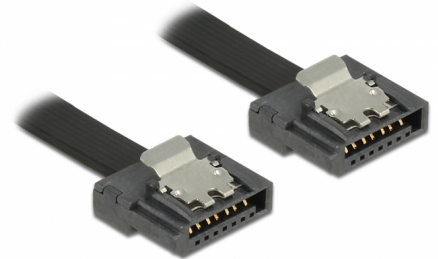

Delock SATA 6 Gb/s Cable 70 cm black FLEXI

Description

The Delock SATA FLEXI cables were specifically designed to be used in tight spaces in chassis. They are ultra-flexible and can be bent or kinked as required, even knots are possible. Another advantage is the extreme durability that prevents breakage or material weakness of the cables. By using the SATA FLEXI cables, angled connectors are no longer necessary; the connectors can be easily bent in every desired direction. The short connectors provide more flexibility in tight spaces and are practical to use, and the metal clips ensure that the cables reliably click into place. The cables support data transfer rates of up to 6 Gb/s and are downwards compatible to previous SATA versions.

70 cm

Item no. 83842

EAN: 4043619838424

Country of origin: Taiwan,
Republic of China

Package: Zip poly bag

Specification

- Connectors:
 - 1 x SATA 6 Gb/s 7 pin receptacle straight >
 - 1 x SATA 6 Gb/s 7 pin receptacle straight
- With metal clips
- Data transfer rate up to 6 Gb/s
- Downwards compatible to SATA 1.5 Gb/s and 3 Gb/s
- Cable gauge: 28 AWG
- Colour: black
- Length incl. connectors: ca. 70 cm