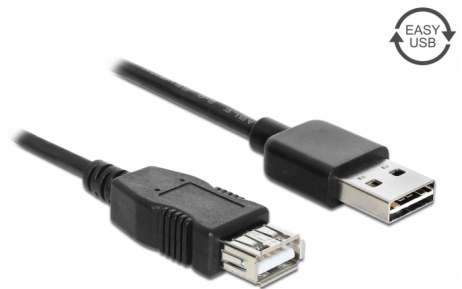

# Delock Extension cable EASY-USB 2.0 Type-A male > USB 2.0 Type-A female black 1 m

## Description

This cable by Delock with EASY-USB male can be plugged into the USB-A female port in both directions. Thus the male port can be used both-sided and make the plug in easily.

1 m

**Item no. 83370**

## Specification

- Connectors:
  - 1 x USB 2.0 Type-A reversible male >
  - 1 x USB 2.0 Type-A female
- USB-A male port usable in both directions
- Cable gauge:
  - 28 AWG data line
  - 24 AWG power line
- Cable diameter: ca. 4.5 mm
- Gold-plated connectors
- Colour: black
- Length incl. connectors: ca. 1 m

## Physical characteristics

Cable diameter:	4.5 mm
Pin finishing:	gold-plated
Conductor gauge:	28 AWG data line 24 AWG power line
Length:	1 m
Colour:	black