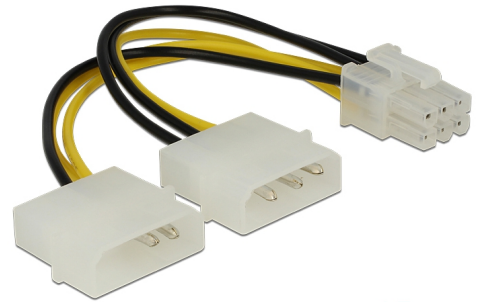

# Delock Power cable for PCI Express Card 15 cm

## Description

This Power cable by Delock, with a length of 15 cm, provides power for PCI Express cards, e.g. PCI Express Graphic cards.

15 cm

**Item no. 82315**

EAN: 4043619823154

Country of origin: China

## Specification

- Connectors:  
1 x 6 pin >  
2 x Molex male
- Cable lengt: ca. 15 cm

## Package content

- Power Cable