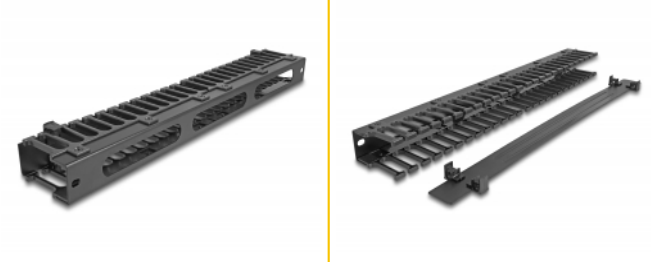

Delock 19" Cable Management Routing Panel with 3 openings 1U black

Description

This routing panel by Delock is suitable for installation in a 19" network cabinet.

Proper laying of cables

The network cables are simply routed from the front to the rear, so the view of the cables inside the network cabinet is blocked and the network cabinet leaves a tidy overall impression.

Removable cover for optimal cable management

The removable front panel hides open cables and protects them from damage.

With cable entry

On the rear side, the patch panel is equipped with three openings to allow easy cable access and orderly cable routing.

Item no. 67022

EAN: 4043619670222

Country of origin: China

Package: Box

Specification

- For mounting in 19" network cabinet, 1U
- Removable cover
- Front with three openings (120 x 20 mm)
- Colour: black
- Material: metal / plastic
- Dimensions (LxWxH): ca. 482.6 x 71.1 x 42.5 mm

Package content

- 19" routing panel

Images

General

Mounting type:	19 in
----------------	-------

Physical characteristics

Material:	metal / plastic
Length:	482.6 mm
Width:	71.1 mm
Height:	42.5 mm
Colour:	black