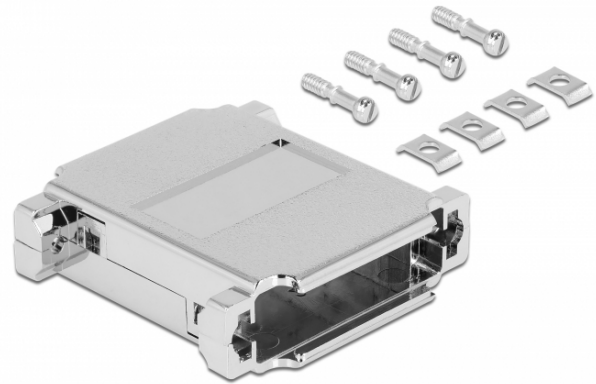

Delock Housing for 2 x D-Sub 25 pin

Description

This housing by Delock can be used for DIY installation of D-Sub 25 connectors to protect them from dirt and damage.

Specification

- Suitable for 2 x D-Sub 25 male or female connector
- Housing material: plastic metalised
- Dimensions (LxWxH): ca. 56.4 x 54.0 x 8.1 mm

Package content

- Housing 2-part
- 4 x screw
- 4 x washer

Item no. 66815

EAN: 4043619668151

Country of origin: Taiwan, Republic of China

Package: Poly bag

Physical characteristics

Material:	plastic metalised
Length:	56.4 mm
Width:	54.0 mm
Height:	8.1 mm