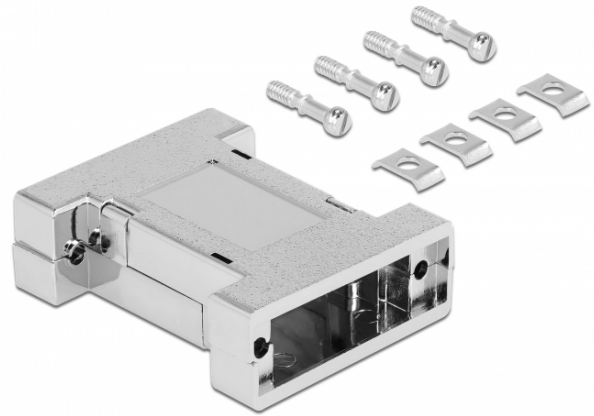

Delock Housing for 2 x D-Sub 15 pin

Description

This housing by Delock can be used for DIY installation of D-Sub 15 connectors to protect them from dirt and damage.

Specification

- Suitable for 2 x D-Sub 15 male or female connector
- Housing material: plastic metalised
- Dimensions (LxWxH): ca. 51.9 x 41.1 x 8.1 mm

Package content

- Housing 2-part
- 4 x screw
- 4 x washer

Item no. 66814

EAN: 4043619668144

Country of origin: Taiwan, Republic of China

Package: Poly bag

Physical characteristics

Material:	plastic metalised
Length:	51.9 mm
Width:	41.1 mm
Height:	8.1 mm