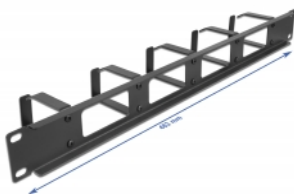

19" Cable Management Routing Panel with 4 openings and 5 hooks 1U black

Description

This routing panel by Delock is suitable for installation in a 19" network cabinet.

Proper laying of cables

The network cables are simply routed from the front to the rear and the network cabinet leaves a tidy overall impression.

Cable routing hook for optimal cable management

With the solid hooks the patch cords can be neatly routed horizontally.

Front with opening

The panel is equipped with four openings to allow easy cable access.

Specification

- For mounting in 19" network cabinet, 1U
- Panel with 5 hooks
- Front with 4 openings
- Colour: black
- Material: metal
- Dimensions (LxWxH): ca. 483.0 x 77.5 x 44.0 mm

Item no. 66659

EAN: 4043619666591

Country of origin: China

Package: Box

Package content

- 19" routing panel
- 4 x screws
- 4 x caged nut
- 4 x washers

Images