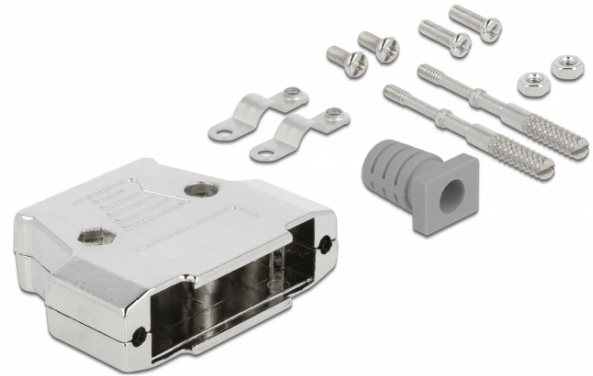

Delock D-Sub 25 Metal Housing

Description

This metal housing by Delock can be used for D-Sub 25 connectors to protect them from dirt and damage. Cable clamps and strain reliefs provide additional safety for the cable.

Specification

- Suitable for D-Sub 25 male and female connectors
- Housing material: metal
- Dimensions (LxWxH): ca. 54.0 x 44.0 x 8.0 mm

Package content

- Housing 2-part
- 2 x cable clamp
- 4 x screws
- 2 x nut
- 2 x locking screws
- 1 x strain relief

Item no. 66627

EAN: 4043619666270

Country of origin: China

Package: Poly bag

Physical characteristics

Material:	metal
Length:	54.0 mm
Width:	44.0 mm
Height:	8.0 mm