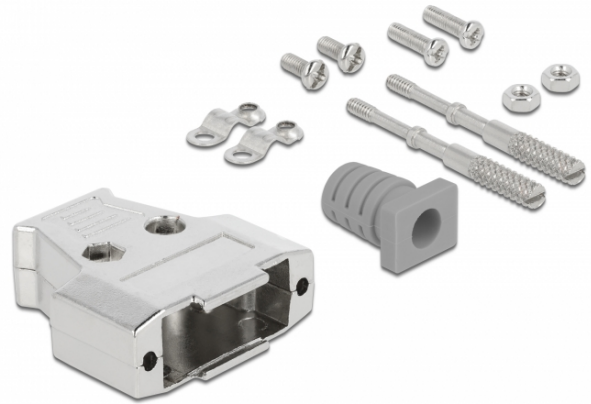

Delock D-Sub 15 Metal Housing

Description

This metal housing by Delock can be used for D-Sub 15 connectors to protect them from dirt and damage. Cable clamps and strain reliefs provide additional safety for the cable.

Specification

- Suitable for D-Sub 15 male and female connectors
- Housing material: metal
- Dimensions (LxWxH): ca. 39.2 x 37.1 x 8.0 mm

Package content

- Housing 2-part
- 2 x cable clamp
- 4 x screws
- 2 x nut
- 2 x locking screws
- 1 x strain relief

Item no. 66626

EAN: 4043619666263

Country of origin: China

Package: Poly bag

Physical characteristics

Material:	metal
Length:	39.2 mm
Width:	37.1 mm
Height:	8.0 mm