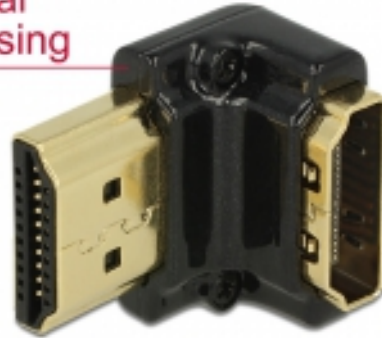

Delock Adapter High Speed HDMI with Ethernet – HDMI-A female > HDMI-A male 4K 90° angled down black

Description

This HDMI adapter by Delock enables to lead the female port of the HDMI devices, e.g. flat screen etc. 90° down. Thus it can connect the HDMI cable without any problem in case the existing HDMI female port is difficult to access.

metal housing

4K

Specification

- Connector: High Speed HDMI-A 19 pin female > High Speed HDMI-A 19 Pin female
- High Speed HDMI with Ethernet (HEC) specification
- Angled 90° down
- Gold-plated connector
- Resolution up to 3840 x 2160 @ 60 Hz (depending on the monitor and your system)
- Metal housing
- Maße (LxBxH): ca. 21.0 x 19.0 14.5 mm
- Colour: black

Interface	
Connector 1:	1 x HDMI-A female
Connector 2:	1 x HDMI-A male
Technical characteristics	
Maximum screen resolution:	3840 x 2160 @ 60 Hz
Physical characteristics	
Housing material:	metal
Pin finishing:	gold-plated
Length:	21.0 mm
Width:	19.0 mm
Height:	14.5 mm
Colour:	black