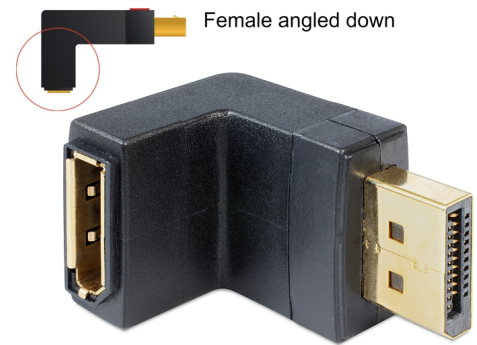

Delock Adapter DisplayPort male > DisplayPort female angled down

Description

This DisplayPort adapter by Delock enables you to lead the female port of your DisplayPort devices, e.g. flat screen etc. 90° down. Thus you can connect your DisplayPort cable without any problem in case the existing DP female port is difficult to access.

Item no. 65382

EAN: 4043619653829

Country of origin: China

Package: Zip poly bag

Specification

- Connector: DisplayPort male > DisplayPort female
- Female port 90° angled down.
- DisplayPort plug with button
- Resolution depending on the system and the connected hardware
- Pin assignment: 1:1
- Gold-plated connector
- Dimension: ca. 40 x 25 x 11 mm
- Colour: black