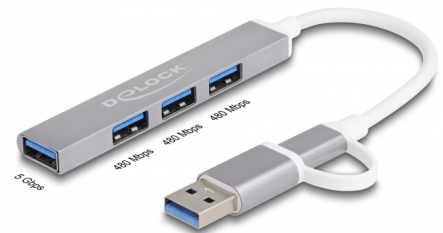

Delock 4 Port Slim USB Hub with USB Type-C™ or USB Type-A to 3 x USB 2.0 Type-A female + 1 x USB 5 Gbps Type-A female

Description

This solid USB hub by Delock with metal housing can be connected to a computer, laptop or mobile device via the USB Type-A or USB-C™ interface. It expands the computer by **4 USB Type-A ports**. Different USB devices such as USB flash memory, card reader, external enclosure etc. can be connected.

Extensive connectivity

Due to the specially designed adapter, the Delock hub can be quickly and easily connected to the USB Type-A socket. Thus, it can be easily connected to new devices with USB Type-C™ female and older devices that only have a USB Type-A connector. The **adapter is located directly on the cable** and therefore it cannot be lost.

Item no. 64214

EAN: 4043619642144

Country of origin: China

Package: Retail Box

Small sturdy helper

Due to its **small dimensions and its sturdy housing**, this Delock Hub is particularly suitable for travelling. It can simply be packed into the bag together with the laptop or tablet and used as needed.

- 3 x USB 2.0 Type-A female
- 1 x USB 5 Gbps Type-A male
- Data transfer rate up to 5 Gbps
- Robust metal housing
- Dimensions (LxWxH): ca. 86 x 11 x 7 mm
- Cable length without connector: ca. 10 cm
- Colour: silver
- Plug & Play