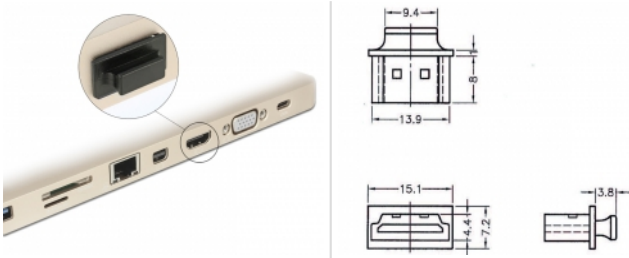

Dust Cover for HDMI-A female with grip 10 pieces black

Description

With this dust cover by Delock the female port is protected from dirt or damage. The application of the dust cover keeps the sensitive connectors ready for use in the long-term, especially in dusty environments and in the industrial sector.

Specification

- Dust cover male for HDMI-A female
- With grip
- Material: PE
- Colour: black
- Dimensions (LxWxH): ca. 15.1 x 11.8 x 7.2 mm

Package content

- 10 x dust cover

Item no. 64029

EAN: 4043619640294

Country of origin: Taiwan, Republic of China

Package: Zip poly bag

Images

General	
Style:	With grip
Interface	
connector:	1 x HDMI-A female
Physical characteristics	
Material:	PE
Length:	15,1 mm
Width:	11,8 mm
Height:	7.2 mm
Colour:	black