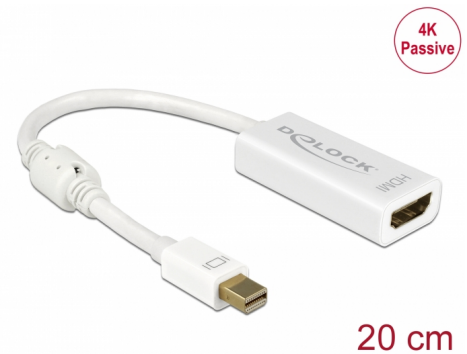

Delock Adapter mini DisplayPort 1.2 male > HDMI female 4K Passive white

Description

This adapter by Delock enables the connection of an HDMI monitor to the system via a free mini DisplayPort interface. The adapter supports a resolution up to 4K Ultra HD at 30 Hz and is backward compatible to Full-HD 1080p.

Item no. 62614

EAN: 4043619626144

Country of origin: China

Package: Retail Box

Specification

- Connectors:
 - 1 x mini DisplayPort 20 pin male >
 - 1 x HDMI-A 19 pin female
- Chipset: Parade PS8402A
- DisplayPort 1.2 and High Speed HDMI specification
- Passive converter (level shifter), suitable only for graphics cards with DP++ output
- Resolution up to 3840 x 2160 @ 30 Hz
(depending on the system and the connected hardware)
- Supports 3D displays (1080p @ 120 Hz)
- Connectors: gold-plated
- 1 x ferrite core
- Cable length without connectors: ca. 20 cm
- Colour: white
- OS independent, no driver installation necessary