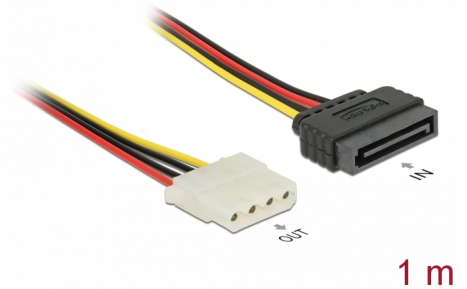

Delock Power Cable SATA 15 pin male > 4 pin female 100 cm

Description

This power cable enables you to connect a device with 4 pin power connector to a PC power supply with SATA 15 pin interface.

Item no. 60140

EAN: 4043619601400

Country of origin: China

Package: Zip poly bag

Specification

- Connector: 15 pin SATA male > 4 pin female
- Power connector for 4 pin
- Cable gauge: 20 AWG
- Cable length: ca. 100 cm

Package content

- SATA power cable

Images