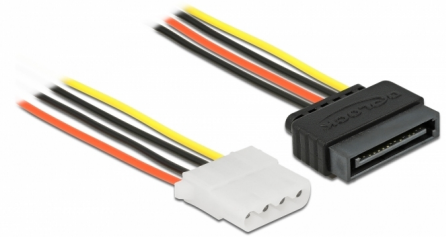

# Delock Power Cable SATA 15 pin male > 4 pin female 20 cm

## Description

This power cable enables you to connect a device with 4 pin power connector to a PC power supply with SATA 15 pin interface.

20 cm

**Item no. 60136**

EAN: 4043619601363

Country of origin: China

## Specification

- Connector: 15 pin SATA male > 4 pin female
- Power connector for 4 pin
- Cable gauge: 18 AWG
- Cable length: ca. 20 cm

## Package content

- SATA power cable