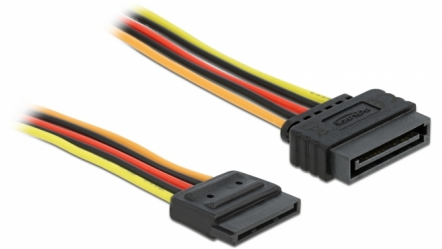

# Delock Extension Cable Power SATA 15 Pin male > SATA 15 Pin female 50 cm

## Description

This cable can be used for the extension of the SATA power interface.

50 cm

**Item no. 60132**

EAN: 4043619601325

Country of origin: China

Package: Zip poly bag

## Specification

- Connector: SATA 15 pin male > SATA 15 pin female
- Cable gauge: 18 AWG
- Cable length incl. connector: ca. 50 cm