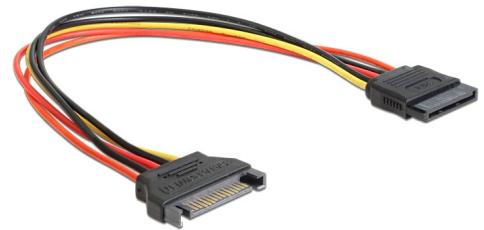

# Delock Extension Cable Power SATA 15 Pin male > SATA 15 Pin female 30 cm

## Description

This cable can be used for the extension of the SATA power interface.

30 cm

**Item no. 60131**

EAN: 4043619601318

Country of origin: China

Package: Zip poly bag

## Specification

- Connector: SATA 15 pin male > SATA 15 pin female
- Cable gauge: 18 AWG
- Cable length incl. connector: ca. 30 cm