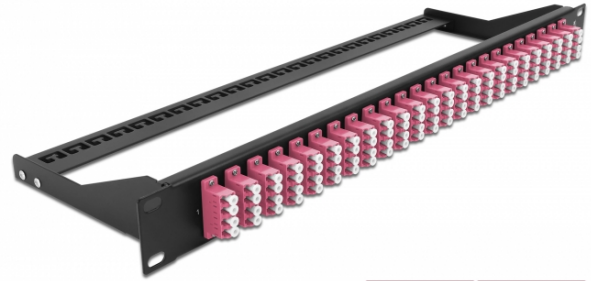

19" Fibre Patch Panel 24 port LC Quad violet

Description

This patch panel by Delock can be mounted in a 19" rack. The jacks on the front and rear of the panel provide convenient connections for fibre patch cable.

Specification

- Connectors:
 - 24 x LC Quad female >
 - 24 x LC Quad female
- Colour: violet
- For 96 OM4 Multi-mode fibers
- Zirconia ceramic ferrule with protection cap
- For mounting in 19" racks, 1U
- Removable strain relief
- Housing colour: black
- Dimensions (LxWxH): ca. 482.6 x 150.0 x 43.6 mm

Package content

- 19" patch panel

Item no. 43403

EAN: 4043619434039

Country of origin: China

Package: White Box

General	
Mounting type:	19 in
Physical characteristics	
Housing colour:	black
Depth:	150 mm
Width:	482.6 mm
Height:	43.6 mm