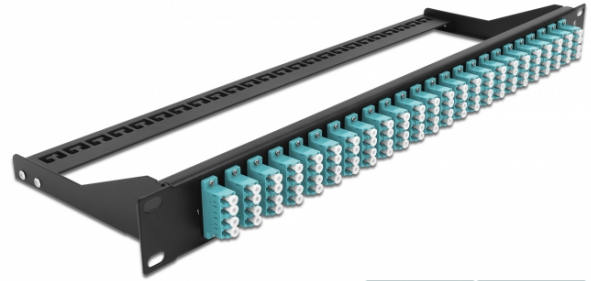

19" Fibre Patch Panel 24 port LC Quad aqua

Description

This patch panel by Delock can be mounted in a 19" rack. The jacks on the front and rear of the panel provide convenient connections for fibre patch cable.

Specification

- Connectors:
 - 24 x LC Quad female >
 - 24 x LC Quad female
- Colour: aqua
- For 96 OM3 Multi-mode fibers
- Zirconia ceramic ferrule with protection cap
- For mounting in 19" racks, 1U
- Removable strain relief
- Housing colour: black
- Dimensions (LxWxH): ca. 482.6 x 150.0 x 43.6 mm

Package content

- 19" patch panel

Item no. 43401

EAN: 4043619434015

Country of origin: China

Package: White Box

General	
Mounting type:	19 in
Physical characteristics	
Housing colour:	black
Depth:	150 mm
Width:	482.6 mm
Height:	43.6 mm