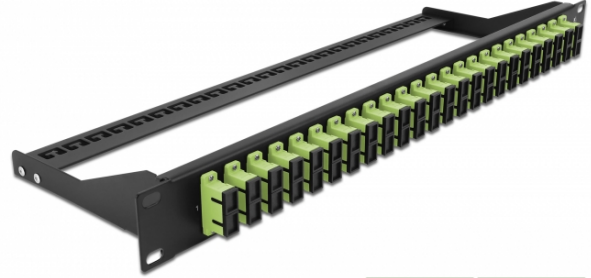

# 19" Fibre Patch Panel 24 port SC Duplex limegreen

## Description

This patch panel by Delock can be mounted in a 19" rack. The jacks on the front and rear of the panel provide convenient connections for fibre patch cable.

## Specification

- Connectors:
  - 24 x SC Duplex female >
  - 24 x SC Duplex female
- Colour: limegreen
- For 48 OM5 Multi-mode fibers
- Zirconia ceramic ferrule with protection cap
- For mounting in 19" racks, 1U
- Removable strain relief
- Housing colour: black
- Dimensions (LxWxH): ca. 482.6 x 150.0 x 43.6 mm

## Package content

- 19" patch panel