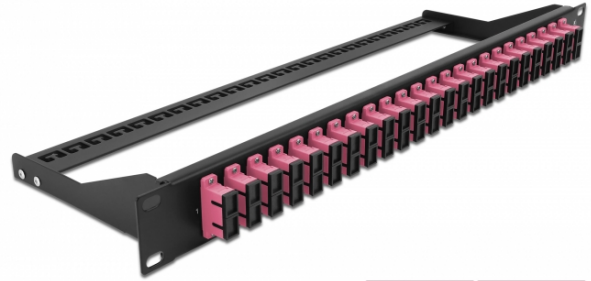

## 19" Fibre Patch Panel 24 port SC Duplex violet

### Description

This patch panel by Delock can be mounted in a 19" rack. The jacks on the front and rear of the panel provide convenient connections for fibre patch cable.

### Specification

- Connectors:
  - 24 x SC Duplex female >
  - 24 x SC Duplex female
- Colour: violet
- For 48 OM4 Multi-mode fibers
- Zirconia ceramic ferrule with protection cap
- For mounting in 19" racks, 1U
- Removable strain relief
- Housing colour: black
- Dimensions (LxWxH): ca. 482.6 x 150.0 x 43.6 mm

### Package content

- 19" patch panel