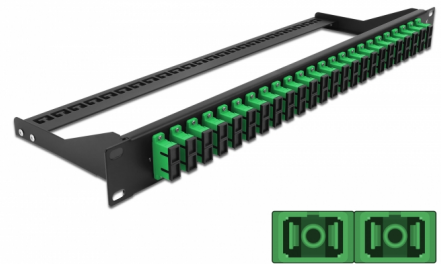

Delock 19" Fibre Patch Panel 24 port SC Duplex green

Description

This patch panel by Delock can be mounted in a 19" rack. The jacks on the front and rear of the panel provide convenient connections for fibre patch cable.

Item no. 43393

EAN: 4043619433933

Country of origin: China

Package: White Box

Specification

- Connectors:
24 x SC Duplex female >
24 x SC Duplex female
- Colour: green
- For 48 OS2 Single-mode fibers
- Zirconia ceramic ferrule with protection cap
- For mounting in 19" racks, 1U
- Removable strain relief
- Housing colour: black
- Dimensions (LxWxH): ca. 482.6 x 150.0 x 43.6 mm

Package content

- 19" patch panel

General

Mounting type:	19 in
----------------	-------

Physical characteristics

Housing colour:	black
Depth:	150 mm
Width:	482.6 mm
Height:	43.6 mm