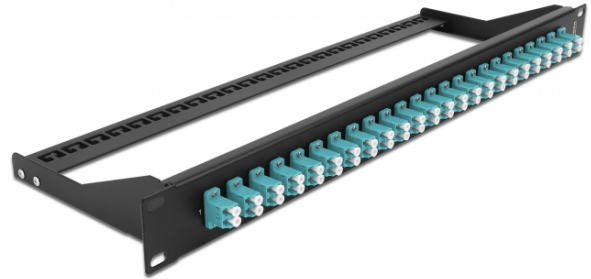

19" Fibre Patch Panel 24 port LC Duplex aqua

Description

This patch panel by Delock can be mounted in a 19" rack. The jacks on the front and rear of the panel provide convenient connections for fibre patch cable.

Specification

- Connectors:
 - 24 x LC Duplex female >
 - 24 x LC Duplex female
- Colour: aqua
- For 48 OM3 Multi-mode fibers
- Zirconia ceramic ferrule with protection cap
- For mounting in 19" racks, 1U
- Removable strain relief
- Housing colour: black
- Dimensions (LxWxH): ca. 482.6 x 150.0 x 43.6 mm

Package content

- 19" patch panel

Item no. 43389

EAN: 4043619433896

Country of origin: China

Package: White Box

General	
Mounting type:	19 in
Physical characteristics	
Housing colour:	black
Depth:	150 mm
Width:	482.6 mm
Height:	43.6 mm