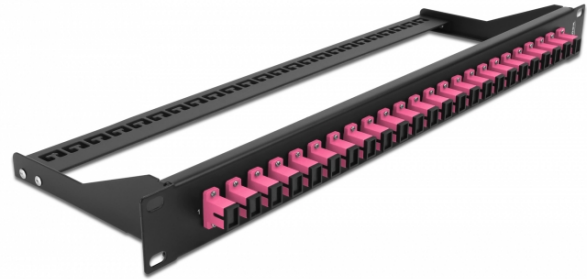

19" Fibre Patch Panel 24 port SC Simplex violet

Description

This patch panel by Delock can be mounted in a 19" rack. The jacks on the front and rear of the panel provide convenient connections for fibre patch cable.

Specification

- Connectors:
 - 24 x SC Simplex female >
 - 24 x SC Simplex female
- Colour: violet
- For 24 OM4 Multi-mode fibers
- Zirconia ceramic ferrule with protection cap
- For mounting in 19" racks, 1U
- Removable strain relief
- Housing colour: black
- Dimensions (LxWxH): ca. 482.6 x 150.0 x 43.6 mm

Package content

- 19" patch panel

Item no. 43384

EAN: 4043619433841

Country of origin: China

Package: White Box

General	
Mounting type:	19 in
Physical characteristics	
Housing colour:	black
Depth:	150 mm
Width:	482.6 mm
Height:	43.6 mm