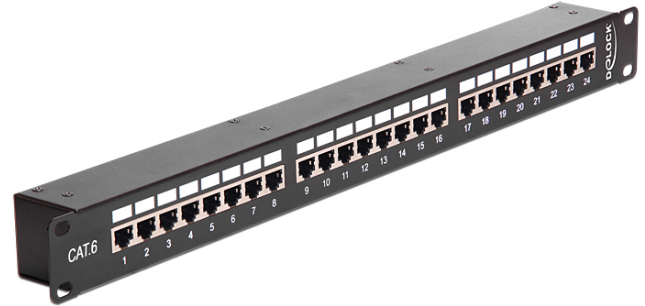

Delock 19" Coupler Patch Panel 24 Port Cat.6

Description

This Patch Panel by Delock can be mounted in a 19" rack. The jacks on the front and rear of the panel provide convenient connections for patch cable.

Specification

- Connector: 24 x RJ45 jack (front) > 24 x RJ45 jack (rear), 1:1 connected
- Shielded (Cat.6)
- For mounting in 19" racks, 1 U
- Printed name plate
- Color: Black
- Dimensions (LxWxH): ca. 482.6 x 44.0 x 44.0 mm

Package content

- Coupler Patch Panel

Item no. 43295

EAN: 4043619432950

Country of origin: China

Package: White Box

Images