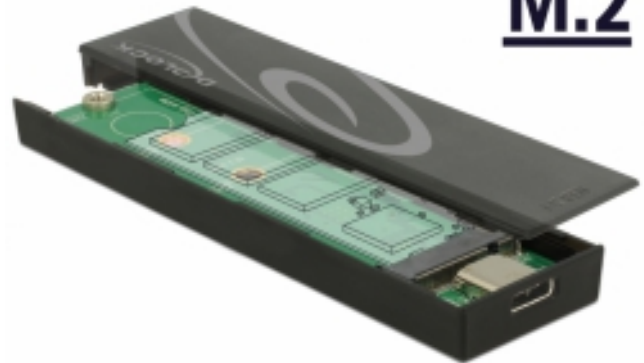

# Delock External Enclosure M.2 SSD 42/60/80 mm > SuperSpeed USB 10 Gbps (USB 3.1 Gen 2) USB Type-C™ female toolless

## Description

This enclosure by Delock enables the installation of an M.2 SSD in 2280, 2260 and 2242 format, it can be connected via USB to the PC or laptop.

## Specification

- Connectors:
  - external: 1 x SuperSpeed USB 10 Gbps (USB 3.1 Gen 2) USB Type-C™ female
  - internal: 1 x 67 pin M.2 key B slot
- Chipset: Asmedia ASM1351
- Supports M.2 modules in format 2280, 2260 and 2242 with key B or key B+M based on SATA
- Maximum height of the components on the module: 1.35 mm, application of double-sided assembled modules supported
- Data transfer rate up to 6 Gbps
- LED indicator for power and access
- Maximum power for modules: 3 A
- Short circuit protection, over heating protection
- ESD protection up to 2 kV
- Hot Plug, Plug & Play
- Supports S.M.A.R.T.
- Supports TRIM
- Supports DevSleep
- Supports Native Command Queuing (NCQ)
- Dimensions (LxWxH): ca. 102 x 28 x 10 mm

## Package content

- External enclosure M.2
- Mounting material
- Cable USB 3.1 Type-A to USB-C™, length ca. 15 cm
- User manual