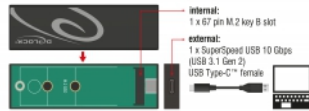

## Specification

- Connectors:
  - external: 1 x SuperSpeed USB 10 Gbps (USB 3.1 Gen 2) USB Type-C™ female
  - internal: 1 x 67 pin M.2 key B slot
- Chipset: Asmedia ASM1351
- Supports M.2 modules in format 2280, 2260 and 2242 with key B or key B+M based on SATA
- Maximum height of the components on the module: 1.35 mm, application of double-sided assembled modules supported
- Data transfer rate up to 6 Gbps
- LED indicator for power and access
- Maximum power for modules: 3 A
- Short circuit protection, over heating protection
- ESD protection up to 2 kV
- Hot Plug, Plug & Play
- Supports S.M.A.R.T.
- Supports TRIM
- Supports DevSleep
- Supports Native Command Queuing (NCQ)
- Dimensions (LxWxH): ca. 102 x 28 x 10 mm

## Package content

- External enclosure M.2
- Mounting material
- Cable USB 3.1 Type-A to USB-C™, length ca. 15 cm
- User manual

## Item no. 42597

EAN: 4043619425976

Country of origin: Taiwan, Republic of China

Package: Retail Box

Images

General	
Function:	Hot Plug Plug & Play
Supported operating system:	Linux Kernel 4.4 or above Windows 10 32-bit Windows 10 64-bit Windows 7 32-bit Windows 7 64-bit Windows 8.1 32-bit Windows 8.1 64-bit
Supported module:	M.2 modules in format 2280, 2260 and 2242 with key B or key B+M based on SATA
Maximum height of the components on the module:	1.35 mm application of double-sided assembled modules supported
Interface	
External:	1 x SuperSpeed USB 10 Gbps (USB 3.2 Gen 2) USB Type-C™ female
Internal:	1 x 67 pin M.2 key B slot
Technical characteristics	
Chipset:	Asmedia ASM1351
Data transfer rate:	6 Gb/s
Physical characteristics	
Housing material:	Plastic
Length:	102 mm
Width:	28 mm
Height:	10 mm
Colour:	black