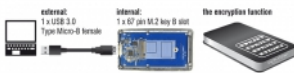

## Specification

- Connectors:
  - external: 1 x USB 3.0 Type Micro-B female
  - internal: 1 x 67 pin M.2 key B slot
- Chipset: Initio INIC3607
- Interface: SATA
- Supports M.2 modules in format 2242 and 2230 with key B or key B+M based on SATA
- Maximum height of the components on the module: 1.35 mm, application of double-sided assembled modules supported
- Data transfer rate up to 5 Gbps
- 12 buttons
- LED indicator
- Encryption method: AES-256
- Colour: black
- Dimensions (LxWxH): ca. 93 x 50 x 13 mm
- Hot Plug, Plug & Play

## Item no. 42594

EAN: 4043619425945

Country of origin: China

Package: • Retail Box

Images

General	
Function:	Hot Plug Plug & Play
Supported operating system:	Windows 7 32-bit Windows 7 64-bit Windows 8.1 32-bit Windows 8.1 64-bit Windows 10 32-bit Windows 10 64-bit ex Linux Kernel 4.10.3
Supported module:	M.2 modules in format 2242 and 2230 with key B or key B+M based on SATA
Maximum height of the components on the module:	1.35 mm application of double-sided assembled modules supported
Interface	
External:	1 x USB 3.0 Type Micro-B female
Internal:	1 x 67 pin M.2 key B slot
Technical characteristics	
Chipset:	Initio INIC3607
Data transfer rate:	5 Gbps
Physical characteristics	
Housing material:	Plastic Aluminium
Length:	93 mm
Width:	50 mm
Height:	13 mm
Colour:	grey / black