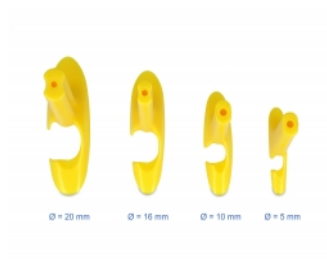

Delock Pull-in tool for cable sleeve set 4 pieces

Description

This pull-in tool by Delock enables an easy threading of cables in self-closing braided or woven sleeves. The cables are quickly bundled and safely pulled through the sleeve. The suitable pull-in tool is included for each sleeve diameter.

Specification

- Cable pull-in tool with a diameter of 5 mm, 10 mm, 16 mm and 20 mm
- Suitable for self-closing braided or woven sleeves
- Reusable
- Material: plastic
- Colour: yellow

Item no. 20839

EAN: 4043619208395

Country of origin: China

Package: Zip poly bag

Package content

- 4 x pull-in tool

Images

Physical characteristics

Material:	plastic
Colour:	yellow