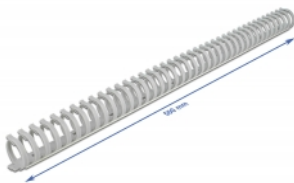

Delock Cable Duct flexible self-adhesive screwable 35 x 30 mm - length 50 cm grey

Description

This cable duct by Delock can be used to bundle exposed cables, electrical tubes or wires to protect them from dirt or damage and to ensure a clear and orderly cable routing.

Quick mounting

The cable duct is provided with adhesive tape on the bottom and can therefore be easily and simply attached e.g. to the floor or to the wall. Optionally, the cable duct can also be fixed with screws. The cable harnesses and tubes can be inserted and removed and branched over the entire length.

Specification

- Self-adhesive
- Reusable
- Flexible
- Bundle diameter: max. 30 mm
- Material: plastic
- Colour: grey
- Dimensions (LxWxH): ca. 500 x 35 x 30 mm

Item no. 19226

EAN: 4043619192267

Country of origin: China

Package: Poly bag

Package content

- Cable duct

Images

Physical characteristics

Material:	plastic
Length:	500 mm
Width:	35 mm
Height:	30 mm
Colour:	grey