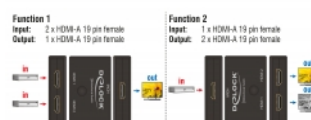

4K
60Hz

Specification

- Connectors:
Function 1
Input: 2 x HDMI-A 19 pin female
Output: 1 x HDMI-A 19 pin female
Function 2
Input: 1 x HDMI-A 19 pin female
Output: 2 x HDMI-A 19 pin female
- High Speed HDMI specification
- Supports HDR
- HDMI port selection by button
- Resolution up to 3840 x 2160 @ 60 Hz (depending on the system and the connected hardware)
- No external power supply needed
- Plastic housing
- Colour: black
- Dimensions (LxWxH): ca. 82 x 62 x 17 mm

Item no. 18749

EAN: 4043619187492

Country of origin: China

Package: • Retail Box

System requirements

- One free HDMI female
- HDMI cable

Package content

- Switch bidirectional
- User manual

Images

General**Specification:** High Speed HDMI**Interface****Connector 1:** 1 x HDMI-A 19 pin female**Connector 2:** 2 x High Speed HDMI-A 19 pin female**Technical characteristics****Maximum screen resolution:** 3840 x 2160 @ 60 Hz**Physical characteristics****Housing colour:** black**Housing material:** Plastic**Length:** 82 mm**Width:** 62 mm**Height:** 17 mm