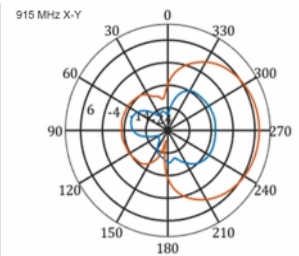

## Specification

- Connector: 1 x SMA plug
- LTE band: 1 - 4; 7; 9; 10; 15; 16; 20; 23; 25; 27; 30; 33 - 41
- Frequency range: 698 - 960 MHz, 1710 - 2700 MHz
- GSM, UMTS, Bluetooth, WLAN 2.4 GHz, ZigBee, DECT, Z-Wave
- Antenna gain: 9 - 11 dBi
- Polarisation: vertical
- Horizontal beam angle: 70°
- Vertical beam angle: 55°
- Impedance: 50 Ohm
- VSWR: 1.5
- Operating temperature: -40 °C ~ 60 °C
- Housing material: ABS UV resistant
- Colour: white
- Dimensions (LxWxH): ca. 450 x 210 x 65 mm
- Cable type: coaxial
- Cable type: RG-58
- Cable colour: black
- Cable attenuation: 0.5 dB @ 800 MHz per meter
- Cable diameter: ca. 5 mm
- Cable length incl. connectors: ca. 5 m

## Item no. 12002

EAN: 4043619120024

Country of origin: China

Package: Box

Images

General	
Mounting type:	pole
Protection category:	IP55
Suitable for indoor:	yes
Suitable for outdoor:	yes
Interface	
connector:	1 x SMA plug
Technical characteristics	
Frequency range:	1710 - 2700 MHz 698 MHz - 960 MHz
Antenna gain:	7 - 9 dBi
Beam width horizontal:	70°
Beam width vertical:	55°
Impedance:	50 Ω
Operating temperature:	-40 °C ~ 60 °C
Polarisation:	vertical
Power handling:	50 W
VSWR:	2.0
Physical characteristics	
Antenna type:	directional
Weight:	1,2 kg
Cable category:	coaxial
Cable type:	RG-58
Cable attenuation:	0.5 dB @ 800 MHz per meter
Cable colour:	black
Cable length:	5 m (incl. connectors)
Cable diameter:	5 mm
Length:	45.0 cm
Width:	21.0 cm
Height:	6.5 cm
Colour:	white