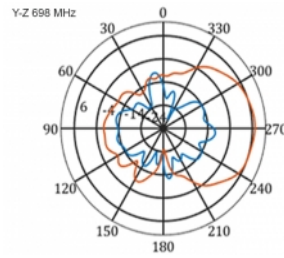

## Specification

- Connector: 1 x SMA plug
- LTE band: 1 - 4; 7; 9; 10; 15; 16; 20; 23; 25; 27; 30; 33 - 41
- Frequency range: 698 - 960 MHz, 1710 - 2700 MHz
- GSM, UMTS, Bluetooth, WLAN 2.4 GHz, ZigBee, DECT, Z-Wave
- Antenna gain: 9 - 11 dBi
- Polarisation: vertical
- Horizontal beam angle: 70°
- Vertical beam angle: 55°
- Impedance: 50 Ohm
- VSWR: 1.5
- Operating temperature: -40 °C ~ 60 °C
- Housing material: ABS UV resistant
- Colour: white
- Dimensions (LxWxH): ca. 450 x 210 x 65 mm
- Cable type: coaxial
- Cable type: RG-58
- Cable colour: black
- Cable attenuation: 0.5 dB @ 800 MHz per meter
- Cable diameter: ca. 5 mm
- Cable length incl. connectors: ca. 5 m

## Item no. 12002

EAN: 4043619120024

Country of origin: China

Package: Box

Images

General	
Mounting type:	pole
Protection category:	IP55
Suitable for indoor:	yes
Suitable for outdoor:	yes
Interface	
connector:	1 x SMA plug
Technical characteristics	
Frequency range:	1710 - 2700 MHz 698 MHz - 960 MHz
Antenna gain:	7 - 9 dBi
Beam width horizontal:	70°
Beam width vertical:	55°
Impedance:	50 Ω
Operating temperature:	-40 °C ~ 60 °C
Polarisation:	vertical
Power handling:	50 W
VSWR:	2.0
Physical characteristics	
Antenna type:	directional
Weight:	1,2 kg
Cable category:	coaxial
Cable type:	RG-58
Cable attenuation:	0.5 dB @ 800 MHz per meter
Cable colour:	black
Cable length:	5 m (incl. connectors)
Cable diameter:	5 mm
Length:	45.0 cm
Width:	21.0 cm
Height:	6.5 cm
Colour:	white