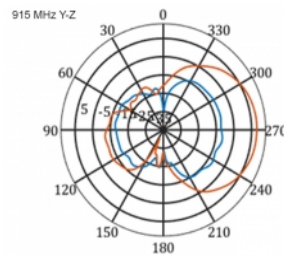

## Specification

- Connector: 1 x SMA plug
- LTE band: 1 - 4; 7; 9; 10; 15; 16; 20; 23; 25; 27; 30; 33 - 41
- Frequency range: 698 - 960 MHz, 1710 - 2700 MHz
- GSM, UMTS, Bluetooth, WLAN 2.4 GHz, ZigBee, DECT, Z-Wave
- Antenna gain: 9 - 11 dBi
- Polarisation: vertical
- Horizontal beam angle: 70°
- Vertical beam angle: 55°
- Impedance: 50 Ohm
- VSWR: 1.5
- Operating temperature: -40 °C ~ 60 °C
- Housing material: ABS UV resistant
- Colour: white
- Dimensions (LxWxH): ca. 450 x 210 x 65 mm
- Cable type: coaxial
- Cable type: RG-58
- Cable colour: black
- Cable attenuation: 0.5 dB @ 800 MHz per meter
- Cable diameter: ca. 5 mm
- Cable length incl. connectors: ca. 5 m

## Item no. 12002

EAN: 4043619120024

Country of origin: China

Package: Box

Images

General	
Mounting type:	pole
Protection category:	IP55
Suitable for indoor:	yes
Suitable for outdoor:	yes
Interface	
connector:	1 x SMA plug
Technical characteristics	
Frequency range:	1710 - 2700 MHz 698 MHz - 960 MHz
Antenna gain:	7 - 9 dBi
Beam width horizontal:	70°
Beam width vertical:	55°
Impedance:	50 Ω
Operating temperature:	-40 °C ~ 60 °C
Polarisation:	vertical
Power handling:	50 W
VSWR:	2.0
Physical characteristics	
Antenna type:	directional
Weight:	1,2 kg
Cable category:	coaxial
Cable type:	RG-58
Cable attenuation:	0.5 dB @ 800 MHz per meter
Cable colour:	black
Cable length:	5 m (incl. connectors)
Cable diameter:	5 mm
Length:	45.0 cm
Width:	21.0 cm
Height:	6.5 cm
Colour:	white