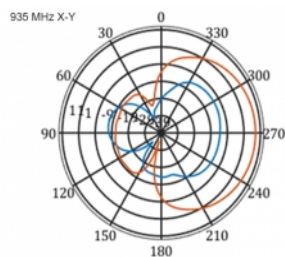

## Specification

- Connector: 1 x SMA plug
- LTE band: 1 - 4; 7; 9; 10; 15; 16; 20; 23; 25; 27; 30; 33 - 41
- Frequency range: 698 - 960 MHz, 1710 - 2700 MHz
- GSM, UMTS, Bluetooth, WLAN 2.4 GHz, ZigBee, DECT, Z-Wave
- Antenna gain: 9 - 11 dBi
- Polarisation: vertical
- Horizontal beam angle: 70°
- Vertical beam angle: 55°
- Impedance: 50 Ohm
- VSWR: 1.5
- Operating temperature: -40 °C ~ 60 °C
- Housing material: ABS UV resistant
- Colour: white
- Dimensions (LxWxH): ca. 450 x 210 x 65 mm
- Cable type: coaxial
- Cable type: RG-58
- Cable colour: black
- Cable attenuation: 0.5 dB @ 800 MHz per meter
- Cable diameter: ca. 5 mm
- Cable length incl. connectors: ca. 5 m

## Item no. 12002

EAN: 4043619120024

Country of origin: China

Package: Box

Images

General	
Mounting type:	pole
Protection category:	IP55
Suitable for indoor:	yes
Suitable for outdoor:	yes
Interface	
connector:	1 x SMA plug
Technical characteristics	
Frequency range:	1710 - 2700 MHz 698 MHz - 960 MHz
Antenna gain:	7 - 9 dBi
Beam width horizontal:	70°
Beam width vertical:	55°
Impedance:	50 Ω
Operating temperature:	-40 °C ~ 60 °C
Polarisation:	vertical
Power handling:	50 W
VSWR:	2.0
Physical characteristics	
Antenna type:	directional
Weight:	1,2 kg
Cable category:	coaxial
Cable type:	RG-58
Cable attenuation:	0.5 dB @ 800 MHz per meter
Cable colour:	black
Cable length:	5 m (incl. connectors)
Cable diameter:	5 mm
Length:	45.0 cm
Width:	21.0 cm
Height:	6.5 cm
Colour:	white