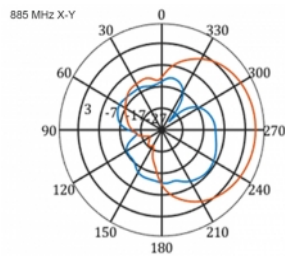

## Specification

- Connector: 1 x SMA plug
- LTE band: 1 - 4; 7; 9; 10; 15; 16; 20; 23; 25; 27; 30; 33 - 41
- Frequency range: 698 - 960 MHz, 1710 - 2700 MHz
- GSM, UMTS, Bluetooth, WLAN 2.4 GHz, ZigBee, DECT, Z-Wave
- Antenna gain: 9 - 11 dBi
- Polarisation: vertical
- Horizontal beam angle: 70°
- Vertical beam angle: 55°
- Impedance: 50 Ohm
- VSWR: 1.5
- Operating temperature: -40 °C ~ 60 °C
- Housing material: ABS UV resistant
- Colour: white
- Dimensions (LxWxH): ca. 450 x 210 x 65 mm
- Cable type: coaxial
- Cable type: RG-58
- Cable colour: black
- Cable attenuation: 0.5 dB @ 800 MHz per meter
- Cable diameter: ca. 5 mm
- Cable length incl. connectors: ca. 5 m

## Item no. 12002

EAN: 4043619120024

Country of origin: China

Package: Box

Images

General	
Mounting type:	pole
Protection category:	IP55
Suitable for indoor:	yes
Suitable for outdoor:	yes
Interface	
connector:	1 x SMA plug
Technical characteristics	
Frequency range:	1710 - 2700 MHz 698 MHz - 960 MHz
Antenna gain:	7 - 9 dBi
Beam width horizontal:	70°
Beam width vertical:	55°
Impedance:	50 Ω
Operating temperature:	-40 °C ~ 60 °C
Polarisation:	vertical
Power handling:	50 W
VSWR:	2.0
Physical characteristics	
Antenna type:	directional
Weight:	1,2 kg
Cable category:	coaxial
Cable type:	RG-58
Cable attenuation:	0.5 dB @ 800 MHz per meter
Cable colour:	black
Cable length:	5 m (incl. connectors)
Cable diameter:	5 mm
Length:	45.0 cm
Width:	21.0 cm
Height:	6.5 cm
Colour:	white