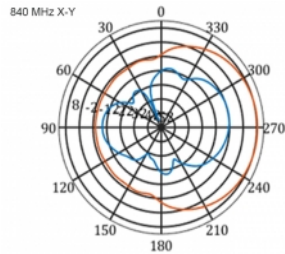

## Specification

- Connector: 1 x SMA plug
- LTE band: 1 - 4; 7; 9; 10; 15; 16; 20; 23; 25; 27; 30; 33 - 41
- Frequency range: 698 - 960 MHz, 1710 - 2700 MHz
- GSM, UMTS, Bluetooth, WLAN 2.4 GHz, ZigBee, DECT, Z-Wave
- Antenna gain: 9 - 11 dBi
- Polarisation: vertical
- Horizontal beam angle: 70°
- Vertical beam angle: 55°
- Impedance: 50 Ohm
- VSWR: 1.5
- Operating temperature: -40 °C ~ 60 °C
- Housing material: ABS UV resistant
- Colour: white
- Dimensions (LxWxH): ca. 450 x 210 x 65 mm
- Cable type: coaxial
- Cable type: RG-58
- Cable colour: black
- Cable attenuation: 0.5 dB @ 800 MHz per meter
- Cable diameter: ca. 5 mm
- Cable length incl. connectors: ca. 5 m

## Item no. 12002

EAN: 4043619120024

Country of origin: China

Package: Box

Images

General	
Mounting type:	pole
Protection category:	IP55
Suitable for indoor:	yes
Suitable for outdoor:	yes
Interface	
connector:	1 x SMA plug
Technical characteristics	
Frequency range:	1710 - 2700 MHz 698 MHz - 960 MHz
Antenna gain:	7 - 9 dBi
Beam width horizontal:	70°
Beam width vertical:	55°
Impedance:	50 Ω
Operating temperature:	-40 °C ~ 60 °C
Polarisation:	vertical
Power handling:	50 W
VSWR:	2.0
Physical characteristics	
Antenna type:	directional
Weight:	1,2 kg
Cable category:	coaxial
Cable type:	RG-58
Cable attenuation:	0.5 dB @ 800 MHz per meter
Cable colour:	black
Cable length:	5 m (incl. connectors)
Cable diameter:	5 mm
Length:	45.0 cm
Width:	21.0 cm
Height:	6.5 cm
Colour:	white