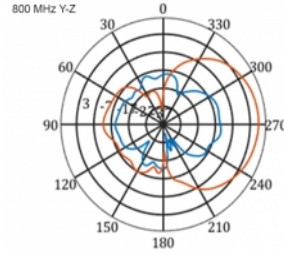

## Specification

- Connector: 1 x SMA plug
- LTE band: 1 - 4; 7; 9; 10; 15; 16; 20; 23; 25; 27; 30; 33 - 41
- Frequency range: 698 - 960 MHz, 1710 - 2700 MHz
- GSM, UMTS, Bluetooth, WLAN 2.4 GHz, ZigBee, DECT, Z-Wave
- Antenna gain: 9 - 11 dBi
- Polarisation: vertical
- Horizontal beam angle: 70°
- Vertical beam angle: 55°
- Impedance: 50 Ohm
- VSWR: 1.5
- Operating temperature: -40 °C ~ 60 °C
- Housing material: ABS UV resistant
- Colour: white
- Dimensions (LxWxH): ca. 450 x 210 x 65 mm
- Cable type: coaxial
- Cable type: RG-58
- Cable colour: black
- Cable attenuation: 0.5 dB @ 800 MHz per meter
- Cable diameter: ca. 5 mm
- Cable length incl. connectors: ca. 5 m

## Item no. 12002

EAN: 4043619120024

Country of origin: China

Package: Box

Images

General	
Mounting type:	pole
Protection category:	IP55
Suitable for indoor:	yes
Suitable for outdoor:	yes
Interface	
connector:	1 x SMA plug
Technical characteristics	
Frequency range:	1710 - 2700 MHz 698 MHz - 960 MHz
Antenna gain:	7 - 9 dBi
Beam width horizontal:	70°
Beam width vertical:	55°
Impedance:	50 Ω
Operating temperature:	-40 °C ~ 60 °C
Polarisation:	vertical
Power handling:	50 W
VSWR:	2.0
Physical characteristics	
Antenna type:	directional
Weight:	1,2 kg
Cable category:	coaxial
Cable type:	RG-58
Cable attenuation:	0.5 dB @ 800 MHz per meter
Cable colour:	black
Cable length:	5 m (incl. connectors)
Cable diameter:	5 mm
Length:	45.0 cm
Width:	21.0 cm
Height:	6.5 cm
Colour:	white