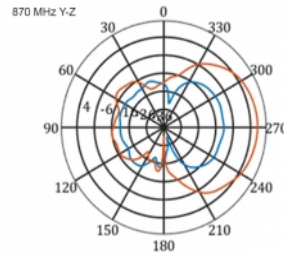

## Specification

- Connector: 1 x SMA plug
- LTE band: 1 - 4; 7; 9; 10; 15; 16; 20; 23; 25; 27; 30; 33 - 41
- Frequency range: 698 - 960 MHz, 1710 - 2700 MHz
- GSM, UMTS, Bluetooth, WLAN 2.4 GHz, ZigBee, DECT, Z-Wave
- Antenna gain: 9 - 11 dBi
- Polarisation: vertical
- Horizontal beam angle: 70°
- Vertical beam angle: 55°
- Impedance: 50 Ohm
- VSWR: 1.5
- Operating temperature: -40 °C ~ 60 °C
- Housing material: ABS UV resistant
- Colour: white
- Dimensions (LxWxH): ca. 450 x 210 x 65 mm
- Cable type: coaxial
- Cable type: RG-58
- Cable colour: black
- Cable attenuation: 0.5 dB @ 800 MHz per meter
- Cable diameter: ca. 5 mm
- Cable length incl. connectors: ca. 5 m

## Item no. 12002

EAN: 4043619120024

Country of origin: China

Package: Box

Images

General	
Mounting type:	pole
Protection category:	IP55
Suitable for indoor:	yes
Suitable for outdoor:	yes
Interface	
connector:	1 x SMA plug
Technical characteristics	
Frequency range:	1710 - 2700 MHz 698 MHz - 960 MHz
Antenna gain:	7 - 9 dBi
Beam width horizontal:	70°
Beam width vertical:	55°
Impedance:	50 Ω
Operating temperature:	-40 °C ~ 60 °C
Polarisation:	vertical
Power handling:	50 W
VSWR:	2.0
Physical characteristics	
Antenna type:	directional
Weight:	1,2 kg
Cable category:	coaxial
Cable type:	RG-58
Cable attenuation:	0.5 dB @ 800 MHz per meter
Cable colour:	black
Cable length:	5 m (incl. connectors)
Cable diameter:	5 mm
Length:	45.0 cm
Width:	21.0 cm
Height:	6.5 cm
Colour:	white