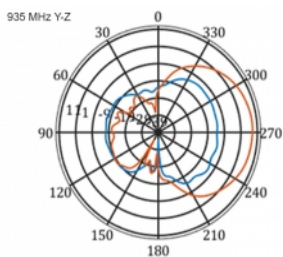

## Specification

- Connector: 1 x SMA plug
- LTE band: 1 - 4; 7; 9; 10; 15; 16; 20; 23; 25; 27; 30; 33 - 41
- Frequency range: 698 - 960 MHz, 1710 - 2700 MHz
- GSM, UMTS, Bluetooth, WLAN 2.4 GHz, ZigBee, DECT, Z-Wave
- Antenna gain: 9 - 11 dBi
- Polarisation: vertical
- Horizontal beam angle: 70°
- Vertical beam angle: 55°
- Impedance: 50 Ohm
- VSWR: 1.5
- Operating temperature: -40 °C ~ 60 °C
- Housing material: ABS UV resistant
- Colour: white
- Dimensions (LxWxH): ca. 450 x 210 x 65 mm
- Cable type: coaxial
- Cable type: RG-58
- Cable colour: black
- Cable attenuation: 0.5 dB @ 800 MHz per meter
- Cable diameter: ca. 5 mm
- Cable length incl. connectors: ca. 5 m

## Item no. 12002

EAN: 4043619120024

Country of origin: China

Package: Box

Images

General	
Mounting type:	pole
Protection category:	IP55
Suitable for indoor:	yes
Suitable for outdoor:	yes
Interface	
connector:	1 x SMA plug
Technical characteristics	
Frequency range:	1710 - 2700 MHz 698 MHz - 960 MHz
Antenna gain:	7 - 9 dBi
Beam width horizontal:	70°
Beam width vertical:	55°
Impedance:	50 Ω
Operating temperature:	-40 °C ~ 60 °C
Polarisation:	vertical
Power handling:	50 W
VSWR:	2.0
Physical characteristics	
Antenna type:	directional
Weight:	1,2 kg
Cable category:	coaxial
Cable type:	RG-58
Cable attenuation:	0.5 dB @ 800 MHz per meter
Cable colour:	black
Cable length:	5 m (incl. connectors)
Cable diameter:	5 mm
Length:	45.0 cm
Width:	21.0 cm
Height:	6.5 cm
Colour:	white