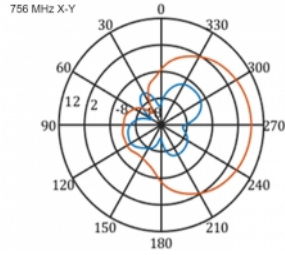

## Specification

- Connector: 1 x SMA plug
- LTE band: 1 - 4; 7; 9; 10; 15; 16; 20; 23; 25; 27; 30; 33 - 41
- Frequency range: 698 - 960 MHz, 1710 - 2700 MHz
- GSM, UMTS, Bluetooth, WLAN 2.4 GHz, ZigBee, DECT, Z-Wave
- Antenna gain: 9 - 11 dBi
- Polarisation: vertical
- Horizontal beam angle: 70°
- Vertical beam angle: 55°
- Impedance: 50 Ohm
- VSWR: 1.5
- Operating temperature: -40 °C ~ 60 °C
- Housing material: ABS UV resistant
- Colour: white
- Dimensions (LxWxH): ca. 450 x 210 x 65 mm
- Cable type: coaxial
- Cable type: RG-58
- Cable colour: black
- Cable attenuation: 0.5 dB @ 800 MHz per meter
- Cable diameter: ca. 5 mm
- Cable length incl. connectors: ca. 5 m

## Item no. 12002

EAN: 4043619120024

Country of origin: China

Package: Box

Images

General	
Mounting type:	pole
Protection category:	IP55
Suitable for indoor:	yes
Suitable for outdoor:	yes
Interface	
connector:	1 x SMA plug
Technical characteristics	
Frequency range:	1710 - 2700 MHz 698 MHz - 960 MHz
Antenna gain:	7 - 9 dBi
Beam width horizontal:	70°
Beam width vertical:	55°
Impedance:	50 Ω
Operating temperature:	-40 °C ~ 60 °C
Polarisation:	vertical
Power handling:	50 W
VSWR:	2.0
Physical characteristics	
Antenna type:	directional
Weight:	1,2 kg
Cable category:	coaxial
Cable type:	RG-58
Cable attenuation:	0.5 dB @ 800 MHz per meter
Cable colour:	black
Cable length:	5 m (incl. connectors)
Cable diameter:	5 mm
Length:	45.0 cm
Width:	21.0 cm
Height:	6.5 cm
Colour:	white