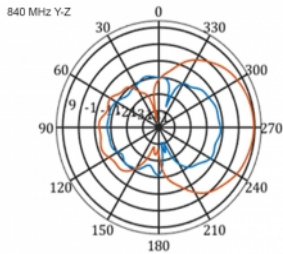

## Specification

- Connector: 1 x SMA plug
- LTE band: 1 - 4; 7; 9; 10; 15; 16; 20; 23; 25; 27; 30; 33 - 41
- Frequency range: 698 - 960 MHz, 1710 - 2700 MHz
- GSM, UMTS, Bluetooth, WLAN 2.4 GHz, ZigBee, DECT, Z-Wave
- Antenna gain: 9 - 11 dBi
- Polarisation: vertical
- Horizontal beam angle: 70°
- Vertical beam angle: 55°
- Impedance: 50 Ohm
- VSWR: 1.5
- Operating temperature: -40 °C ~ 60 °C
- Housing material: ABS UV resistant
- Colour: white
- Dimensions (LxWxH): ca. 450 x 210 x 65 mm
- Cable type: coaxial
- Cable type: RG-58
- Cable colour: black
- Cable attenuation: 0.5 dB @ 800 MHz per meter
- Cable diameter: ca. 5 mm
- Cable length incl. connectors: ca. 5 m

## Item no. 12002

EAN: 4043619120024

Country of origin: China

Package: Box

Images

General	
Mounting type:	pole
Protection category:	IP55
Suitable for indoor:	yes
Suitable for outdoor:	yes
Interface	
connector:	1 x SMA plug
Technical characteristics	
Frequency range:	1710 - 2700 MHz 698 MHz - 960 MHz
Antenna gain:	7 - 9 dBi
Beam width horizontal:	70°
Beam width vertical:	55°
Impedance:	50 Ω
Operating temperature:	-40 °C ~ 60 °C
Polarisation:	vertical
Power handling:	50 W
VSWR:	2.0
Physical characteristics	
Antenna type:	directional
Weight:	1,2 kg
Cable category:	coaxial
Cable type:	RG-58
Cable attenuation:	0.5 dB @ 800 MHz per meter
Cable colour:	black
Cable length:	5 m (incl. connectors)
Cable diameter:	5 mm
Length:	45.0 cm
Width:	21.0 cm
Height:	6.5 cm
Colour:	white