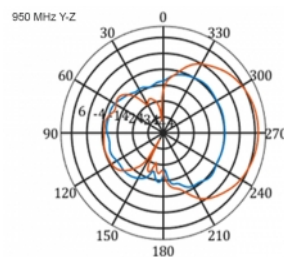

## Specification

- Connector: 1 x SMA plug
- LTE band: 1 - 4; 7; 9; 10; 15; 16; 20; 23; 25; 27; 30; 33 - 41
- Frequency range: 698 - 960 MHz, 1710 - 2700 MHz
- GSM, UMTS, Bluetooth, WLAN 2.4 GHz, ZigBee, DECT, Z-Wave
- Antenna gain: 9 - 11 dBi
- Polarisation: vertical
- Horizontal beam angle: 70°
- Vertical beam angle: 55°
- Impedance: 50 Ohm
- VSWR: 1.5
- Operating temperature: -40 °C ~ 60 °C
- Housing material: ABS UV resistant
- Colour: white
- Dimensions (LxWxH): ca. 450 x 210 x 65 mm
- Cable type: coaxial
- Cable type: RG-58
- Cable colour: black
- Cable attenuation: 0.5 dB @ 800 MHz per meter
- Cable diameter: ca. 5 mm
- Cable length incl. connectors: ca. 5 m

## Item no. 12002

EAN: 4043619120024

Country of origin: China

Package: Box

Images

General	
Mounting type:	pole
Protection category:	IP55
Suitable for indoor:	yes
Suitable for outdoor:	yes
Interface	
connector:	1 x SMA plug
Technical characteristics	
Frequency range:	1710 - 2700 MHz 698 MHz - 960 MHz
Antenna gain:	7 - 9 dBi
Beam width horizontal:	70°
Beam width vertical:	55°
Impedance:	50 Ω
Operating temperature:	-40 °C ~ 60 °C
Polarisation:	vertical
Power handling:	50 W
VSWR:	2.0
Physical characteristics	
Antenna type:	directional
Weight:	1,2 kg
Cable category:	coaxial
Cable type:	RG-58
Cable attenuation:	0.5 dB @ 800 MHz per meter
Cable colour:	black
Cable length:	5 m (incl. connectors)
Cable diameter:	5 mm
Length:	45.0 cm
Width:	21.0 cm
Height:	6.5 cm
Colour:	white