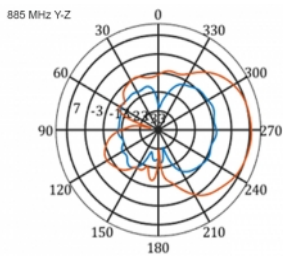

## Specification

- Connector: 1 x SMA plug
- LTE band: 1 - 4; 7; 9; 10; 15; 16; 20; 23; 25; 27; 30; 33 - 41
- Frequency range: 698 - 960 MHz, 1710 - 2700 MHz
- GSM, UMTS, Bluetooth, WLAN 2.4 GHz, ZigBee, DECT, Z-Wave
- Antenna gain: 9 - 11 dBi
- Polarisation: vertical
- Horizontal beam angle: 70°
- Vertical beam angle: 55°
- Impedance: 50 Ohm
- VSWR: 1.5
- Operating temperature: -40 °C ~ 60 °C
- Housing material: ABS UV resistant
- Colour: white
- Dimensions (LxWxH): ca. 450 x 210 x 65 mm
- Cable type: coaxial
- Cable type: RG-58
- Cable colour: black
- Cable attenuation: 0.5 dB @ 800 MHz per meter
- Cable diameter: ca. 5 mm
- Cable length incl. connectors: ca. 5 m

## Item no. 12002

EAN: 4043619120024

Country of origin: China

Package: Box

Images

General	
Mounting type:	pole
Protection category:	IP55
Suitable for indoor:	yes
Suitable for outdoor:	yes
Interface	
connector:	1 x SMA plug
Technical characteristics	
Frequency range:	1710 - 2700 MHz 698 MHz - 960 MHz
Antenna gain:	7 - 9 dBi
Beam width horizontal:	70°
Beam width vertical:	55°
Impedance:	50 Ω
Operating temperature:	-40 °C ~ 60 °C
Polarisation:	vertical
Power handling:	50 W
VSWR:	2.0
Physical characteristics	
Antenna type:	directional
Weight:	1,2 kg
Cable category:	coaxial
Cable type:	RG-58
Cable attenuation:	0.5 dB @ 800 MHz per meter
Cable colour:	black
Cable length:	5 m (incl. connectors)
Cable diameter:	5 mm
Length:	45.0 cm
Width:	21.0 cm
Height:	6.5 cm
Colour:	white