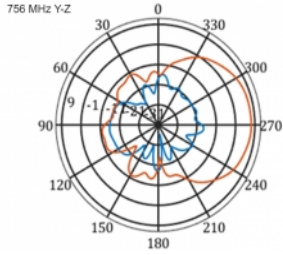

## Specification

- Connector: 1 x SMA plug
- LTE band: 1 - 4; 7; 9; 10; 15; 16; 20; 23; 25; 27; 30; 33 - 41
- Frequency range: 698 - 960 MHz, 1710 - 2700 MHz
- GSM, UMTS, Bluetooth, WLAN 2.4 GHz, ZigBee, DECT, Z-Wave
- Antenna gain: 9 - 11 dBi
- Polarisation: vertical
- Horizontal beam angle: 70°
- Vertical beam angle: 55°
- Impedance: 50 Ohm
- VSWR: 1.5
- Operating temperature: -40 °C ~ 60 °C
- Housing material: ABS UV resistant
- Colour: white
- Dimensions (LxWxH): ca. 450 x 210 x 65 mm
- Cable type: coaxial
- Cable type: RG-58
- Cable colour: black
- Cable attenuation: 0.5 dB @ 800 MHz per meter
- Cable diameter: ca. 5 mm
- Cable length incl. connectors: ca. 5 m

## Item no. 12002

EAN: 4043619120024

Country of origin: China

Package: Box

Images

General	
Mounting type:	pole
Protection category:	IP55
Suitable for indoor:	yes
Suitable for outdoor:	yes
Interface	
connector:	1 x SMA plug
Technical characteristics	
Frequency range:	1710 - 2700 MHz 698 MHz - 960 MHz
Antenna gain:	7 - 9 dBi
Beam width horizontal:	70°
Beam width vertical:	55°
Impedance:	50 Ω
Operating temperature:	-40 °C ~ 60 °C
Polarisation:	vertical
Power handling:	50 W
VSWR:	2.0
Physical characteristics	
Antenna type:	directional
Weight:	1,2 kg
Cable category:	coaxial
Cable type:	RG-58
Cable attenuation:	0.5 dB @ 800 MHz per meter
Cable colour:	black
Cable length:	5 m (incl. connectors)
Cable diameter:	5 mm
Length:	45.0 cm
Width:	21.0 cm
Height:	6.5 cm
Colour:	white