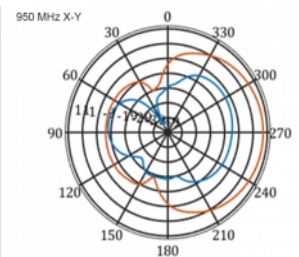

## Specification

- Connector: 1 x SMA plug
- LTE band: 1 - 4; 7; 9; 10; 15; 16; 20; 23; 25; 27; 30; 33 - 41
- Frequency range: 698 - 960 MHz, 1710 - 2700 MHz
- GSM, UMTS, Bluetooth, WLAN 2.4 GHz, ZigBee, DECT, Z-Wave
- Antenna gain: 9 - 11 dBi
- Polarisation: vertical
- Horizontal beam angle: 70°
- Vertical beam angle: 55°
- Impedance: 50 Ohm
- VSWR: 1.5
- Operating temperature: -40 °C ~ 60 °C
- Housing material: ABS UV resistant
- Colour: white
- Dimensions (LxWxH): ca. 450 x 210 x 65 mm
- Cable type: coaxial
- Cable type: RG-58
- Cable colour: black
- Cable attenuation: 0.5 dB @ 800 MHz per meter
- Cable diameter: ca. 5 mm
- Cable length incl. connectors: ca. 5 m

## Item no. 12002

EAN: 4043619120024

Country of origin: China

Package: Box

Images

General	
Mounting type:	pole
Protection category:	IP55
Suitable for indoor:	yes
Suitable for outdoor:	yes
Interface	
connector:	1 x SMA plug
Technical characteristics	
Frequency range:	1710 - 2700 MHz 698 MHz - 960 MHz
Antenna gain:	7 - 9 dBi
Beam width horizontal:	70°
Beam width vertical:	55°
Impedance:	50 Ω
Operating temperature:	-40 °C ~ 60 °C
Polarisation:	vertical
Power handling:	50 W
VSWR:	2.0
Physical characteristics	
Antenna type:	directional
Weight:	1,2 kg
Cable category:	coaxial
Cable type:	RG-58
Cable attenuation:	0.5 dB @ 800 MHz per meter
Cable colour:	black
Cable length:	5 m (incl. connectors)
Cable diameter:	5 mm
Length:	45.0 cm
Width:	21.0 cm
Height:	6.5 cm
Colour:	white