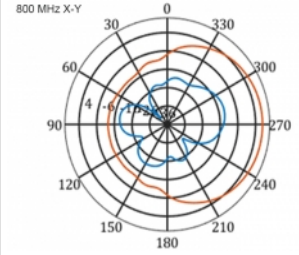

## Specification

- Connector: 1 x SMA plug
- LTE band: 1 - 4; 7; 9; 10; 15; 16; 20; 23; 25; 27; 30; 33 - 41
- Frequency range: 698 - 960 MHz, 1710 - 2700 MHz
- GSM, UMTS, Bluetooth, WLAN 2.4 GHz, ZigBee, DECT, Z-Wave
- Antenna gain: 9 - 11 dBi
- Polarisation: vertical
- Horizontal beam angle: 70°
- Vertical beam angle: 55°
- Impedance: 50 Ohm
- VSWR: 1.5
- Operating temperature: -40 °C ~ 60 °C
- Housing material: ABS UV resistant
- Colour: white
- Dimensions (LxWxH): ca. 450 x 210 x 65 mm
- Cable type: coaxial
- Cable type: RG-58
- Cable colour: black
- Cable attenuation: 0.5 dB @ 800 MHz per meter
- Cable diameter: ca. 5 mm
- Cable length incl. connectors: ca. 5 m

## Item no. 12002

EAN: 4043619120024

Country of origin: China

Package: Box

Images

General	
Mounting type:	pole
Protection category:	IP55
Suitable for indoor:	yes
Suitable for outdoor:	yes
Interface	
connector:	1 x SMA plug
Technical characteristics	
Frequency range:	1710 - 2700 MHz 698 MHz - 960 MHz
Antenna gain:	7 - 9 dBi
Beam width horizontal:	70°
Beam width vertical:	55°
Impedance:	50 Ω
Operating temperature:	-40 °C ~ 60 °C
Polarisation:	vertical
Power handling:	50 W
VSWR:	2.0
Physical characteristics	
Antenna type:	directional
Weight:	1,2 kg
Cable category:	coaxial
Cable type:	RG-58
Cable attenuation:	0.5 dB @ 800 MHz per meter
Cable colour:	black
Cable length:	5 m (incl. connectors)
Cable diameter:	5 mm
Length:	45.0 cm
Width:	21.0 cm
Height:	6.5 cm
Colour:	white