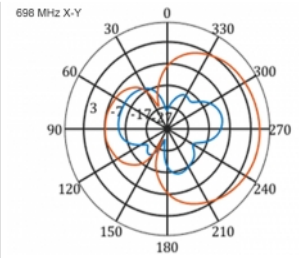

## Specification

- Connector: 1 x SMA plug
- LTE band: 1 - 4; 7; 9; 10; 15; 16; 20; 23; 25; 27; 30; 33 - 41
- Frequency range: 698 - 960 MHz, 1710 - 2700 MHz
- GSM, UMTS, Bluetooth, WLAN 2.4 GHz, ZigBee, DECT, Z-Wave
- Antenna gain: 9 - 11 dBi
- Polarisation: vertical
- Horizontal beam angle: 70°
- Vertical beam angle: 55°
- Impedance: 50 Ohm
- VSWR: 1.5
- Operating temperature: -40 °C ~ 60 °C
- Housing material: ABS UV resistant
- Colour: white
- Dimensions (LxWxH): ca. 450 x 210 x 65 mm
- Cable type: coaxial
- Cable type: RG-58
- Cable colour: black
- Cable attenuation: 0.5 dB @ 800 MHz per meter
- Cable diameter: ca. 5 mm
- Cable length incl. connectors: ca. 5 m

## Item no. 12002

EAN: 4043619120024

Country of origin: China

Package: Box

Images

General	
Mounting type:	pole
Protection category:	IP55
Suitable for indoor:	yes
Suitable for outdoor:	yes
Interface	
connector:	1 x SMA plug
Technical characteristics	
Frequency range:	1710 - 2700 MHz 698 MHz - 960 MHz
Antenna gain:	7 - 9 dBi
Beam width horizontal:	70°
Beam width vertical:	55°
Impedance:	50 Ω
Operating temperature:	-40 °C ~ 60 °C
Polarisation:	vertical
Power handling:	50 W
VSWR:	2.0
Physical characteristics	
Antenna type:	directional
Weight:	1,2 kg
Cable category:	coaxial
Cable type:	RG-58
Cable attenuation:	0.5 dB @ 800 MHz per meter
Cable colour:	black
Cable length:	5 m (incl. connectors)
Cable diameter:	5 mm
Length:	45.0 cm
Width:	21.0 cm
Height:	6.5 cm
Colour:	white