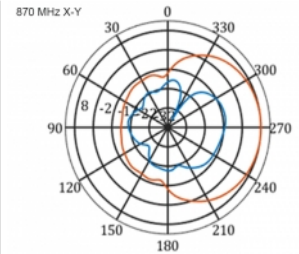

## Specification

- Connector: 1 x SMA plug
- LTE band: 1 - 4; 7; 9; 10; 15; 16; 20; 23; 25; 27; 30; 33 - 41
- Frequency range: 698 - 960 MHz, 1710 - 2700 MHz
- GSM, UMTS, Bluetooth, WLAN 2.4 GHz, ZigBee, DECT, Z-Wave
- Antenna gain: 9 - 11 dBi
- Polarisation: vertical
- Horizontal beam angle: 70°
- Vertical beam angle: 55°
- Impedance: 50 Ohm
- VSWR: 1.5
- Operating temperature: -40 °C ~ 60 °C
- Housing material: ABS UV resistant
- Colour: white
- Dimensions (LxWxH): ca. 450 x 210 x 65 mm
- Cable type: coaxial
- Cable type: RG-58
- Cable colour: black
- Cable attenuation: 0.5 dB @ 800 MHz per meter
- Cable diameter: ca. 5 mm
- Cable length incl. connectors: ca. 5 m

## Item no. 12002

EAN: 4043619120024

Country of origin: China

Package: Box

Images

General	
Mounting type:	pole
Protection category:	IP55
Suitable for indoor:	yes
Suitable for outdoor:	yes
Interface	
connector:	1 x SMA plug
Technical characteristics	
Frequency range:	1710 - 2700 MHz 698 MHz - 960 MHz
Antenna gain:	7 - 9 dBi
Beam width horizontal:	70°
Beam width vertical:	55°
Impedance:	50 Ω
Operating temperature:	-40 °C ~ 60 °C
Polarisation:	vertical
Power handling:	50 W
VSWR:	2.0
Physical characteristics	
Antenna type:	directional
Weight:	1,2 kg
Cable category:	coaxial
Cable type:	RG-58
Cable attenuation:	0.5 dB @ 800 MHz per meter
Cable colour:	black
Cable length:	5 m (incl. connectors)
Cable diameter:	5 mm
Length:	45.0 cm
Width:	21.0 cm
Height:	6.5 cm
Colour:	white