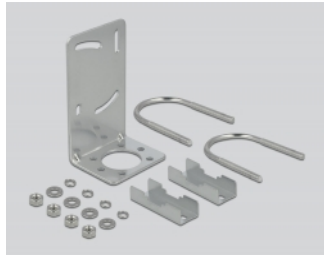

## Specification

- Connector: 1 x SMA plug
- LTE band: 1 - 4; 7; 9; 10; 15; 16; 20; 23; 25; 27; 30; 33 - 41
- Frequency range: 698 - 960 MHz, 1710 - 2700 MHz
- GSM, UMTS, Bluetooth, WLAN 2.4 GHz, ZigBee, DECT, Z-Wave
- Antenna gain: 9 - 11 dBi
- Polarisation: vertical
- Horizontal beam angle: 70°
- Vertical beam angle: 55°
- Impedance: 50 Ohm
- VSWR: 1.5
- Operating temperature: -40 °C ~ 60 °C
- Housing material: ABS UV resistant
- Colour: white
- Dimensions (LxWxH): ca. 450 x 210 x 65 mm
- Cable type: coaxial
- Cable type: RG-58
- Cable colour: black
- Cable attenuation: 0.5 dB @ 800 MHz per meter
- Cable diameter: ca. 5 mm
- Cable length incl. connectors: ca. 5 m

## Package content

- LTE antenna
- Pole mounting kit

## Item no. 12002

EAN: 4043619120024

Country of origin: China

Package: Box

Images

General	
Mounting type:	pole
Protection category:	IP55
Suitable for indoor:	yes
Suitable for outdoor:	yes
Interface	
connector:	1 x SMA plug
Technical characteristics	
Frequency range:	1710 - 2700 MHz 698 MHz - 960 MHz
Antenna gain:	7 - 9 dBi
Beam width horizontal:	70°
Beam width vertical:	55°
Impedance:	50 Ω
Operating temperature:	-40 °C ~ 60 °C
Polarisation:	vertical
Power handling:	50 W
VSWR:	2.0
Physical characteristics	
Antenna type:	directional
Weight:	1,2 kg
Cable category:	coaxial
Cable type:	RG-58
Cable attenuation:	0.5 dB @ 800 MHz per meter
Cable colour:	black
Cable length:	5 m (incl. connectors)
Cable diameter:	5 mm
Length:	45.0 cm
Width:	21.0 cm
Height:	6.5 cm
Colour:	white