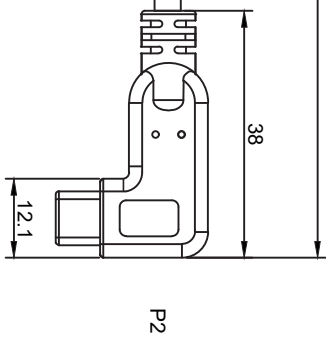

1000±25mm

PIN ASSIGNMENT

Dat	2022 / 12 / 06	Cable USB Type-C™ male to USB Type-C™ male 90° for tethered shooting	
Unit	mm	Item no.	87961
Projection		Barcode	4043619879618
Rev	A	File No.	88431