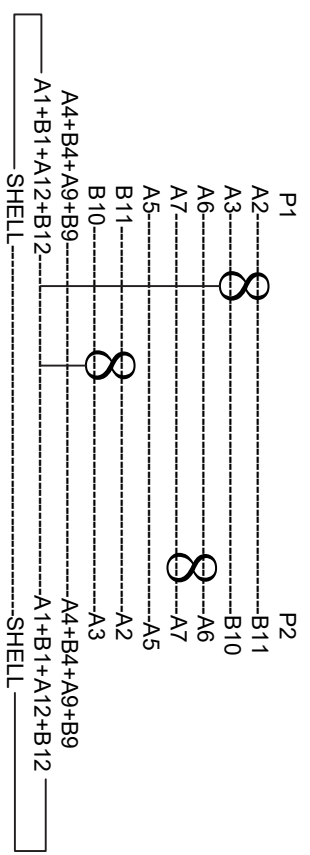

1000±25mm

PIN ASSIGNMENT

Dat	2022 / 12 / 06	Cable USB Type-C™ male to USB Type-C™ male 90° for tethered shooting	
Unit	mm	Item no.	87961
Projection		Barcode	4043619879618
Rev	A	File No.	88431