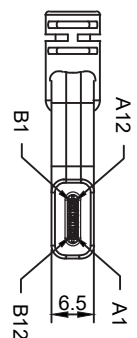

1000±25mm

PIN ASSIGNMENT

Dat	2022 / 12 / 06	Cable USB Type-C™ male to USB Type-C™ male 90° for tethered shooting	
Unit	mm	Item no.	87961
Projection		Barcode	4043619879618
Rev	A	File No.	88431