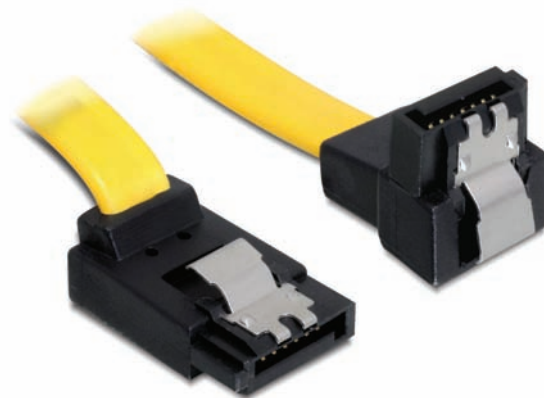

Cable SATA 6 Gb/s up/down metal 70 cm

Description

This SATA cable by Delock complies with the latest standard and supports a data transfer rate of up to 6 Gb/s. It enables an internal connection of SATA 6 Gb/s devices, e.g. HDD, Controller card or Flash memory. Furthermore the SATA 6 Gb/s interface is downwards compatible to the former SATA versions, whereas you can only achieve the respective transfer speed. Additional snap in will be provided by the metal clips on the SATA connector.

Ref.	82822
EAN	4043619828227
Country of origin	China
Customs tariff number	85444290

Specification

- SATA 6 Gb/s specification
- Downwards compatible to SATA 1.5 Gb/s and 3 Gb/s
- Data transfer rate up to 6 Gb/s
- Metal clips
- Cable length: ca. 70 cm
- Connector: up / down

Package

- Delock poly bag