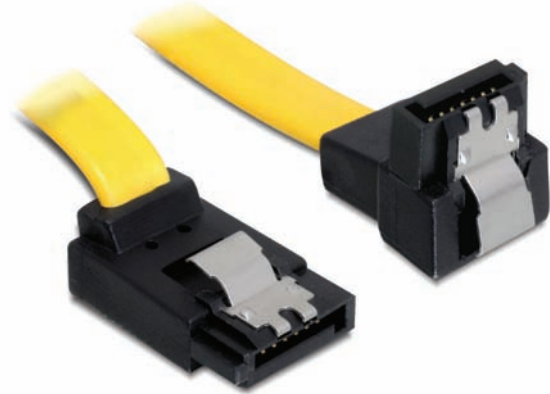

Cable SATA 6 Gb/s up/down metal 30 cm

Description

This SATA cable by Delock complies with the latest standard and supports a data transfer rate of up to 6 Gb/s. It enables an internal connection of SATA 6 Gb/s devices, e.g. HDD, Controller card or Flash memory. Furthermore the SATA 6 Gb/s interface is downwards compatible to the former SATA versions, whereas you can only achieve the respective transfer speed. Additional snap in will be provided by the metal clips on the SATA connector.

Ref.	82820
EAN	4043619828203
Country of origin	China
Customs tariff number	85444290

Specification

- SATA 6 Gb/s specification
- Downwards compatible to SATA 1.5 Gb/s and 3 Gb/s
- Data transfer rate up to 6 Gb/s
- Metal clips
- Cable length: ca. 30 cm
- Connector: up / down

Package

- Delock poly bag