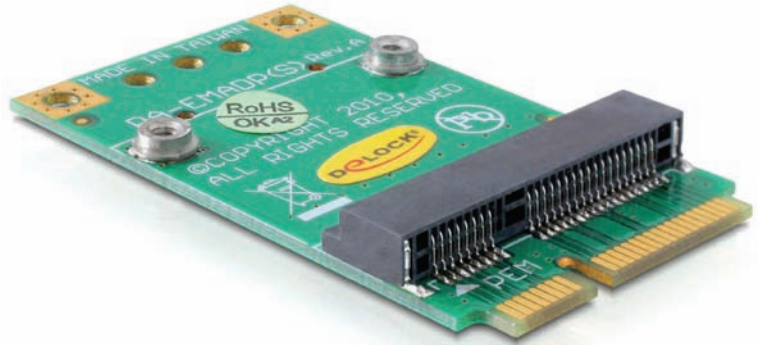

Converter Mini PCI Express half-size > full-size

Description

Connect your half-size Mini PCI Express to this Delock converter to extend it to full-size.

Ref.	65229
EAN	4043619652297
Country of origin	Taiwan
Customs tariff number	84718000

Images

Anwendungsbeispiel - Modul nicht im Lieferumfang enthalten
Application - Modul not included in the delivery content

Specification

- Extension of a half-size Mini PCI Express card to full-size
- Dimension: 51 x 30 x 5 mm

System requirement

- PC with a free Mini PCI Express slot

Package content

- Converter
- 2 screws

Package

- Delock poly bag