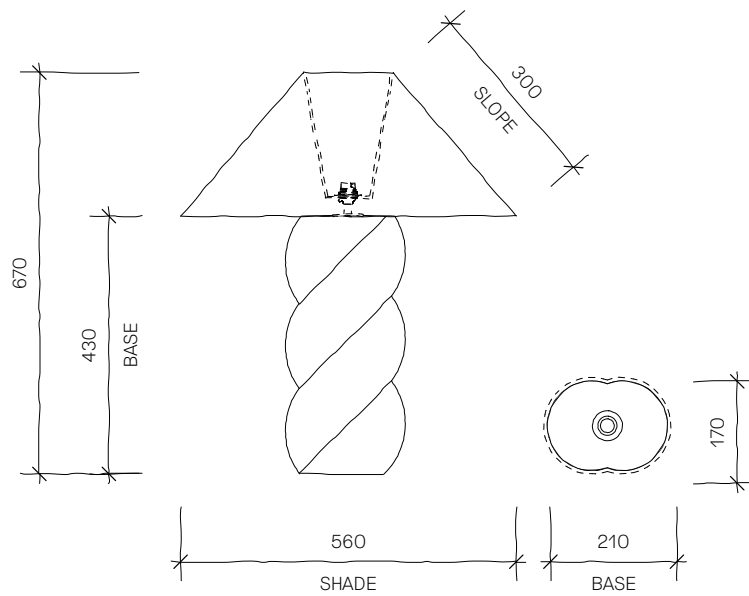

TWISTER SHADE
(Linen, Rolled Edge)

Code: SD_LS_TWI_01

A simple and contemporary empire shade in stone washed Belgian linen with rolled edges.

This shade has a drop fitting.

* Please note, base and shades are sold separately.

Materials:
Belgian Linen

Dimensions:
Shade- 15cm Top Dia x 56cm Base Dia x 30cm Slope

Weight:
0.4 Kg

Country of Manufacture:
Australia

*Please enquire for availability and lead times