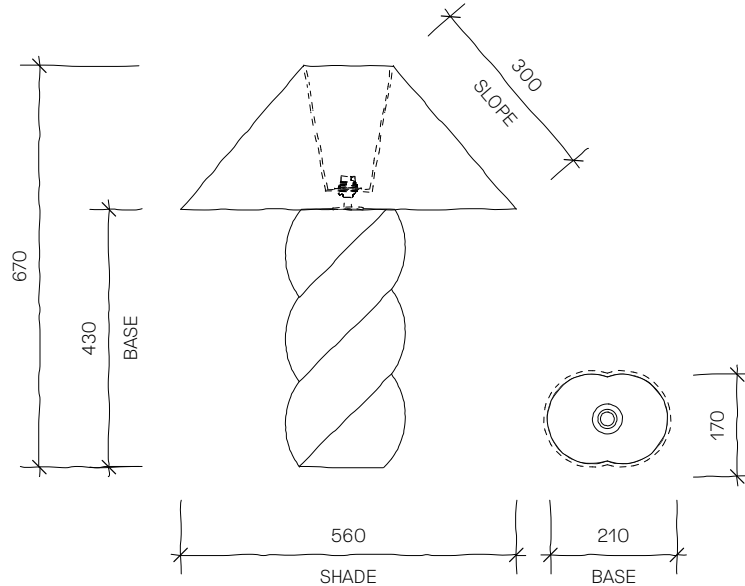

TWISTER TABLE LAMP (Base)

Code: SD_LB_TWI_01

A sculptural, plaster table lamp, bold in form and soft in sensibility.

Hand crafted by skilled artisans in Melbourne, Australia. Each lamp is individually poured into a mould, left to dry and then meticulously sanded and buffed leaving a silky, smooth finish with a natural plaster patina.

Please note, shades are sold separately.

Materials:

Cast plaster and patinated brass hardware

Finish:

Plaster White

Dimensions:

Base- 42cmH x 17cmW x 21cmD
Recommended shade- 15cm Top Dia x 56cm Base Dia x 30cm Slope
Overall incl shade- 67cmH x 56cmDia

Weight:

Base- 13 Kg

Light Bulb:

B22 (44W Max), 2700K (warm white)
Not included

Voltage:

220-240V

Flex:

The inline switch falls 45cm from its base and the overall length of cable is 2mts.