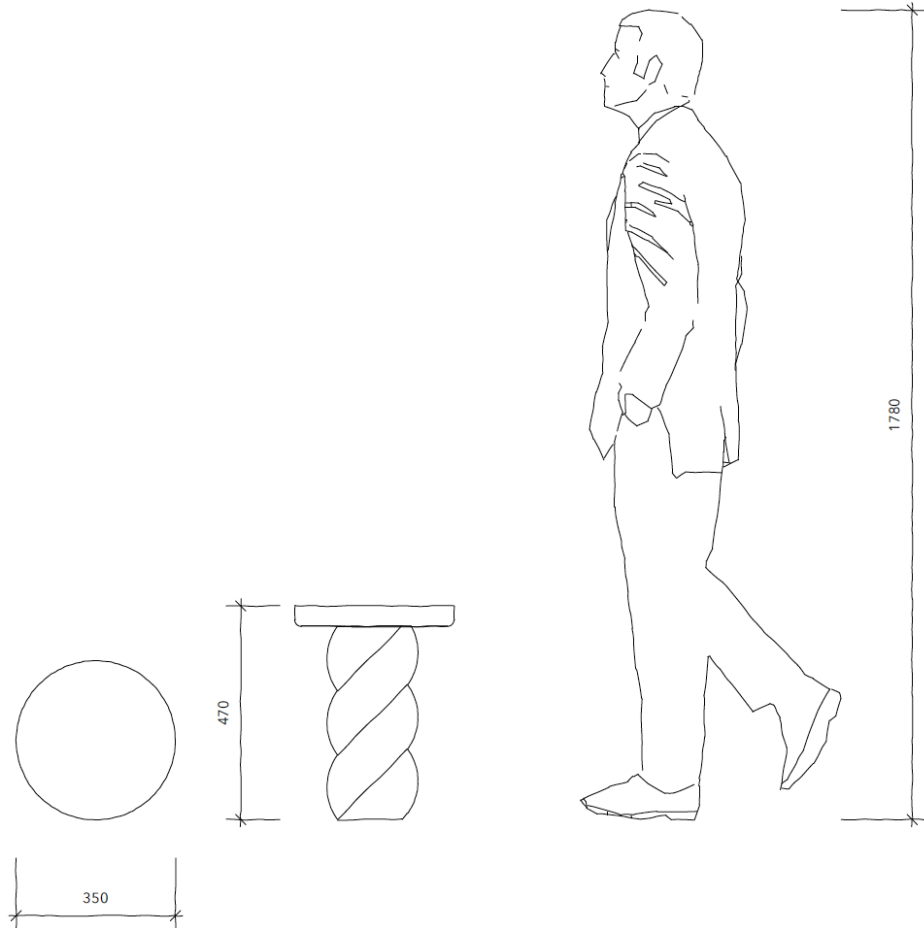

## SIDE TABLE 35CM

Code: SD\_ST\_TWI\_02A

A unique side table that suits both contemporary and classical surroundings.

Crafted by skilled artisans in Melbourne, the large sculptural plaster design adds a sense of calm to any environment.

The table arrives in two parts with a screw top for ease of transport and functionality.

**Materials:**  
Cast plaster

**Finish:**  
Plaster white

**Dimensions:**  
Overall- 47cm H x 35cm Dia  
Base- 42cm H x 17cm W x 21.1cm D  
Top- 50cm Dia x 4.5cm H

**Weight:**  
16Kg

**Country of Manufacture:**  
Australia