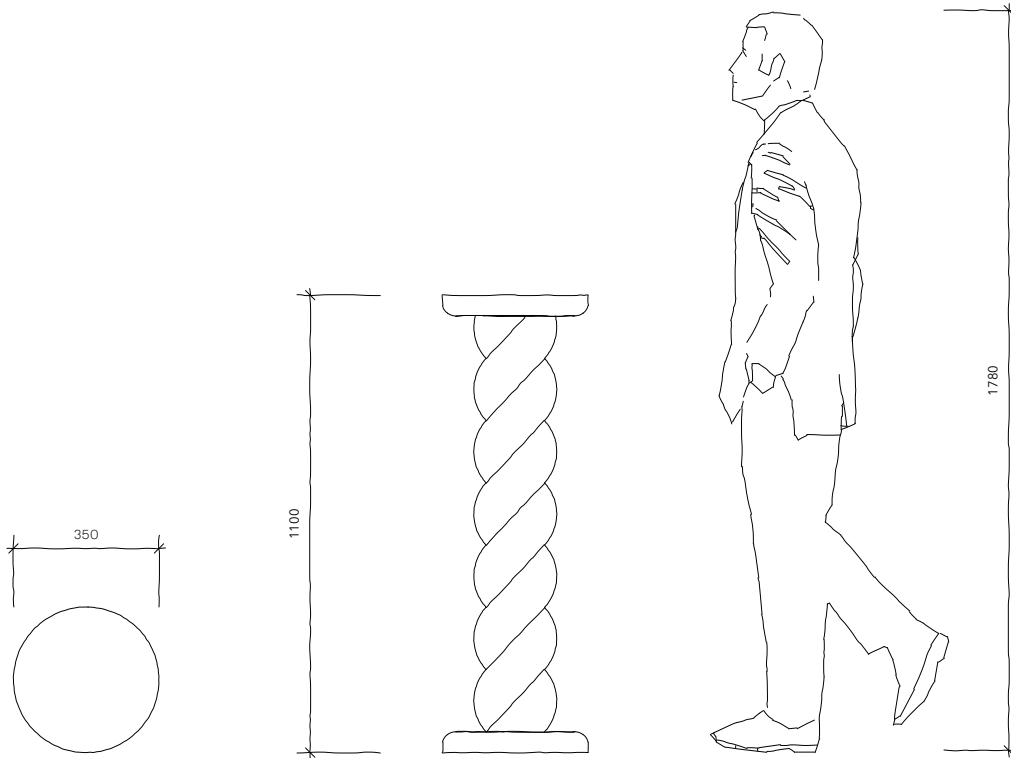

TWISTER PEDESTAL

Code: SD_PED_TWI_01

Inspired by the Twister Table Lamp and French plaster designs of the 1930's the Twister Pedestal, with its spiralling curves, is a contemporary interpretation of a classical form.

Please note the pedestal arrives as one piece of furniture and requires professional installation.

Materials:

Cast plaster and steel

Finish:

Plaster White

Dimensions:

1100mmH x 350mmDia

Weight:

30 kg

Country of Manufacture:

Australia