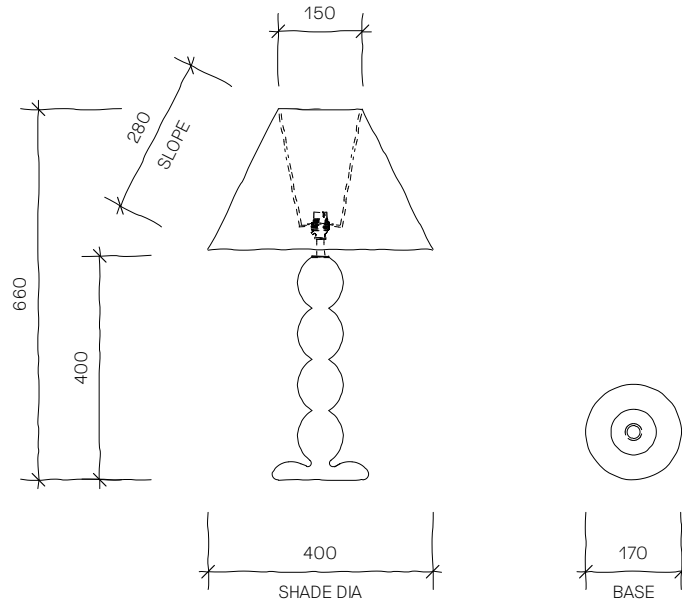

OEUF LAMP SHADE  
(Rolled Edge)

Code: SD\_LS\_OEU\_01A

A contemporary, empire style shade in stone washed linen  
with rolled edges.

Please note, base is sold separately.

**Materials:**

Linen

**Colour:**

Ivory

**Dimensions:**

15cm Top Dia x 40cm Base Dia x 28cm Slope

**Weight:**

Base-0.4 Kg

**Country of Manufacture:**

Australia

\*Please enquire for availability and lead times