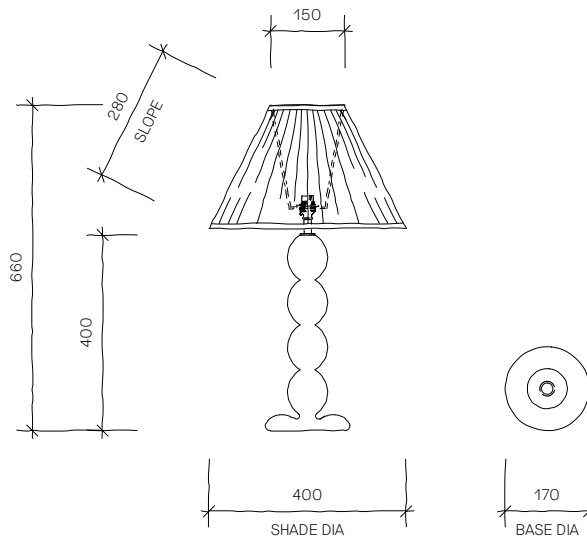

OEUF LAMP SHADE
(Gathered with Self Cuff)

Code: SD_LS_OEU_02A

A traditional, gathered shade with self cuff to top and base in
stone washed linen.

Please note, base is sold separately.

Materials:

Linen

Colour:

Ivory

Dimensions:

15cm Top Dia x 40cm Base Dia x 28cm Slope

Weight:

Base-0.4 Kg

Country of Manufacture:

Australia

*Please enquire for availability and lead times