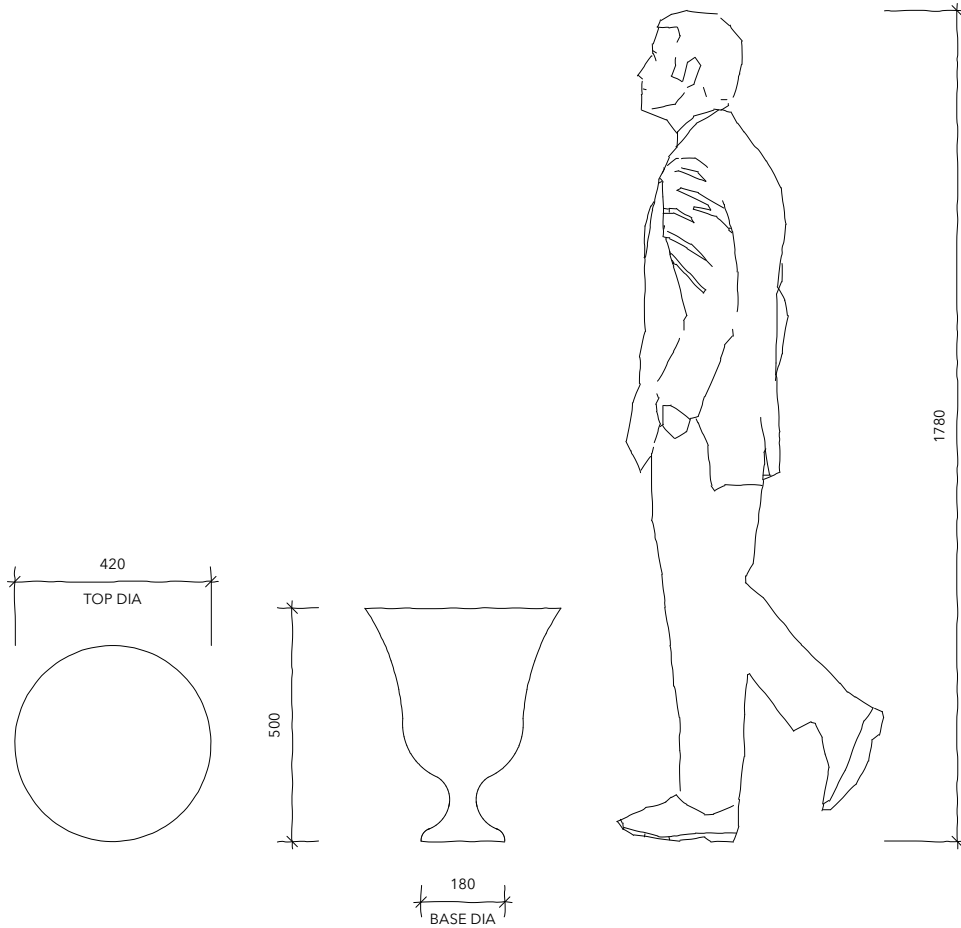

BELLA URN (INDOOR)

Code: SD_URN_BEL_01

A classically inspired urn, striking in elegance and simplicity. The Bella Urn creates a majestic statement due to its scale, curvaceous form and materiality.

Hand crafted by skilled artisans in Melbourne, Australia. Each urn is individually poured into a mould, left to dry and then meticulously sanded and buffed leaving a silky smooth finish with a natural plaster patina.

Materials:
Cast plaster

Finish:
Plaster White

Dimensions:
500mmH x 420mmDia

Weight:
11 kg

Country of Manufacture:
Australia