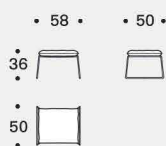

New York Bergère

Design Sergio Bicego

Anno di produzione 2014

Production year 2014

[It] — La medesima struttura della poltrona New York accoglie la confortevole imbottitura della bergère.

La classica funzione della poltrona da lettura o relax è garantita dall'altezza dello schienale, dal comodo poggiatesta e dall'elegante pouf.

Un filo continuo con la tradizione interpretato in veste contemporanea con sofisticata leggerezza.

Completamente sfoderabile.

Struttura

In trafilato dal diametro di 12 mm. Il piano di seduta è in lamiera traforata. Finitura cromata o verniciata.

Imbottitura

Anima interna e cuscino seduta sono in poliuretano espanso 50IP; cuscino schiena e cuscino poggiatesta sono imbottiti in poliuretano espanso 21IM e 25IM. Il tutto è rivestito con cotone bianco accoppiato a fibra poliestere 380gr/mq.

[En] — The same frame as the New York armchair boasts the comfortable upholstery of the bergère.

The classic function of the armchair for reading or relaxing is ensured by the height of the back, the comfortable headrest and the elegant pouf.

An unbroken link with tradition interpreted in a contemporary style with a sophisticated lightness.

Fully removable covers.

Structure

In 12 mm wire drawn. The seat is in perforated sheet metal. Chrome or painted finish.

Padding

Inner pad and seat cushion are in 50IP polyurethane foam; back and headrest cushions are padded with 21IM and 25IM polyurethane foam. All is covered with white cotton on 380gr/sqm polyester fiber.

Bergère

Pouf

1. 1 Bianco / White / Blanc / Blanco
2. 2 Nero / Black / Noir / Negro
3. 3 Rosso / Red / Rouge / Rojo
4. 4 Arancio / Orange / Orange / Naranja
5. 5 Azzurro / Blue / Blue / Azul
6. 6 Giallo / Yellow / Jaune / Amarillo