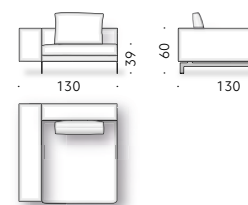

Modular elements