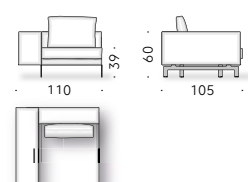

Modular elements