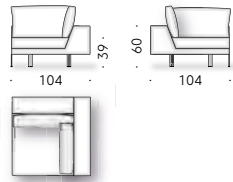

Modular elements