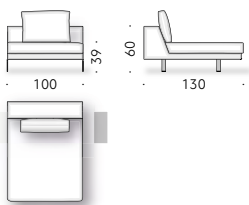

Modular elements