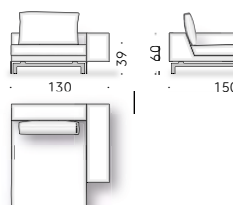

Modular elements