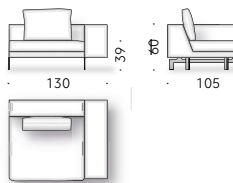

Modular elements