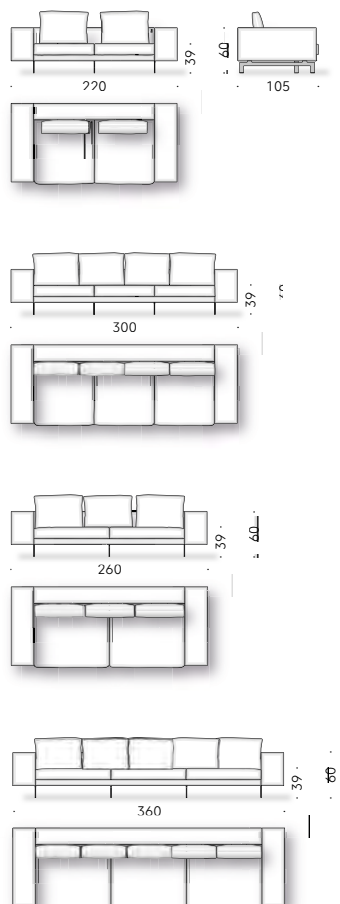

Flying Landscape Piero Lissoni 2019

Two or more-seater sofa, modular sofa with pouf and low tables.

Materials - Sofa:

FRAME: wood and steel with elastic straps.
BASES: steel sheet finished in acrylic paint, grey raw-effect coloured, with thermoplastic feet, brass coloured. Central and connecting feet in steel sheet, finished in acrylic paint, grey raw-effect coloured with adjustable thermoplastic foot.
PADDING: variable-density polyurethane foam and polyester wadding. For FR (Fire Resistant) versions: padding materials follow current regulations.
SEAT CUSHION: goose down with polyurethane foam support, covered with cotton cloth.
BACKREST CUSHION: goose down mixed with polyester fibres, covered with cotton cloth.
EXTERNAL COVER: technically removable cover in fabric or non-removable cover in leather (please see 'fabrics' section at the end of the price list).
LOOSE CUSHION (optional): goose down mixed with polyester fibres, covered with cotton cloth.
HEADREST CUSHION: polyurethane foam and polyester wadding, covered with light polyester velvet.

Materials - Low tables:

FRAME: steel sheet finished in acrylic paint, grey raw-effect coloured and thermoplastic feet, brass coloured.
WOODEN TOP: black MDF (class E1, CARB P2 / TSCA Title VI certified), veneered in smoked oak, finished with transparent water-based or solvent-based coating.
TOP IN MARBLE: white Carrara marble, Calacatta Oro, Pietra d'Avola, Grey Stone, Gris du Marais or Valentine Grey, treated with water repellent products. Lower reinforcement made of fibreglass mesh, embedded in epoxy resins.