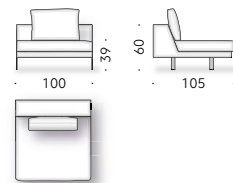

Modular elements