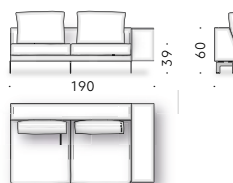

Modular elements