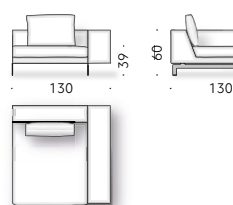

Modular elements