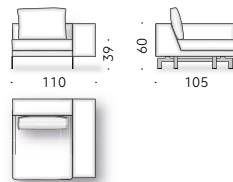

Modular elements