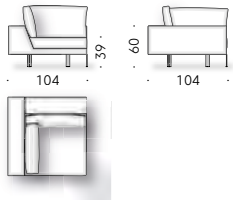

Modular elements