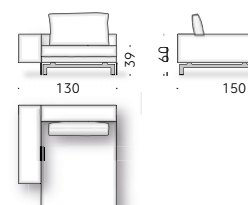

Modular elements