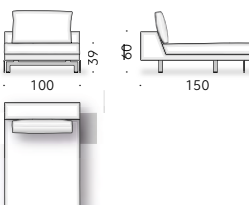

Modular elements