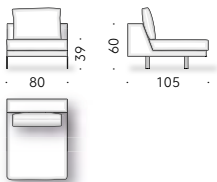

Modular elements