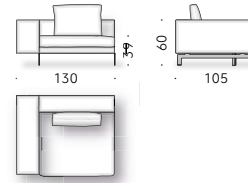

Modular elements