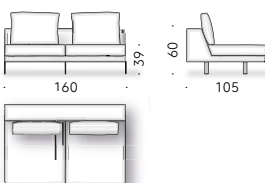

Modular elements