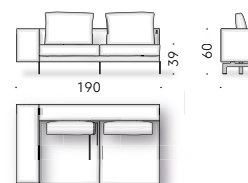

Modular elements