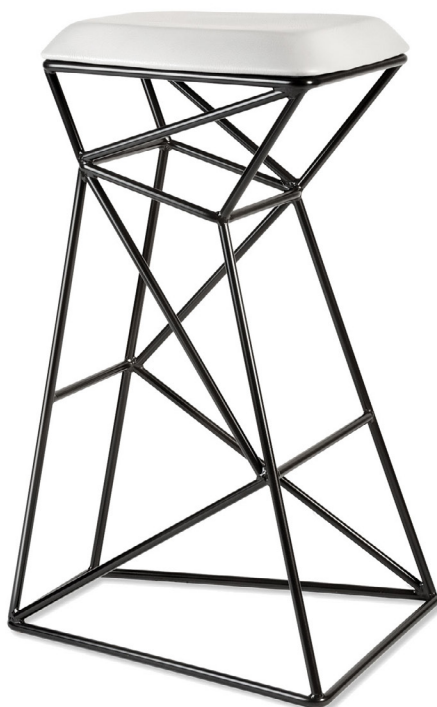

Designed by  
**Nancy Webber**

Item Number

**SP16107**

Dimensions

**18" W x 18" D x 29.5" H**

Materials

**Round Bar Frame,  
Leather Upholstered Seat**

Finishes

**Blackened Steel  
Powder Coat**