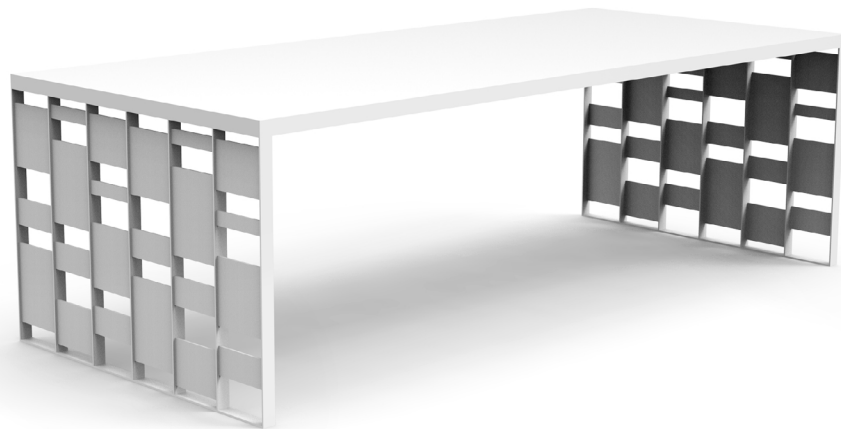

SIGNATURE PICK

# STAGGER SLAT TABLE

Designed by  
**Nancy Webber**

Item Number  
**SP18211.2**

Dimensions  
**96" W x 42" D x 30" H**

Materials  
**Mild Steel**

Finishes  
**Powder Coat**