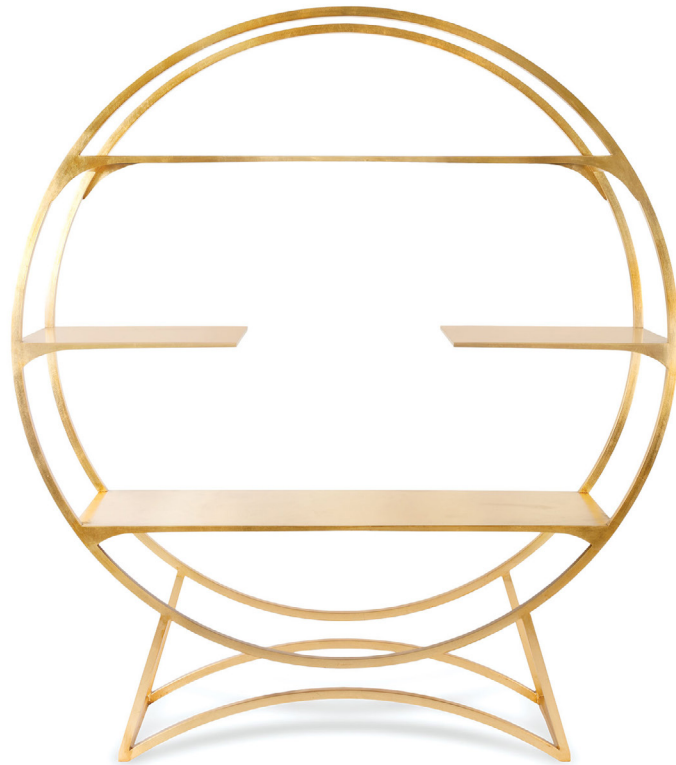

Designed by  
**Matt Adams**

Item Number  
**SP16302**

Dimensions  
**68" W x 12" D x 72" H**

Materials  
**Metallic Leaf, Mild Steel**

Finishes  
**Metallic Leaf Gold**