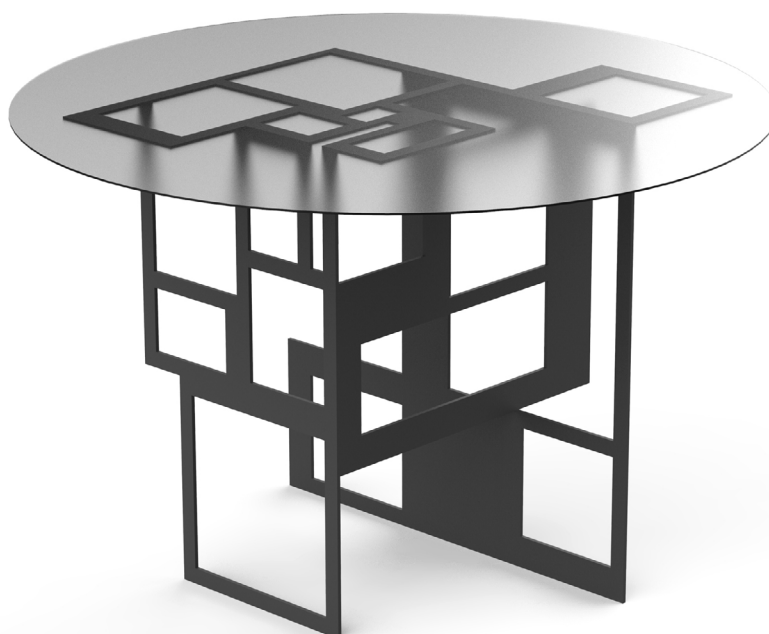

Designed by
Mark MacLachlan

Item Number

SP20216

Dimensions

42" W x 42" D x 30" H

Materials

**Mild Steel,
Glass Top**

Finishes

Blackened Steel